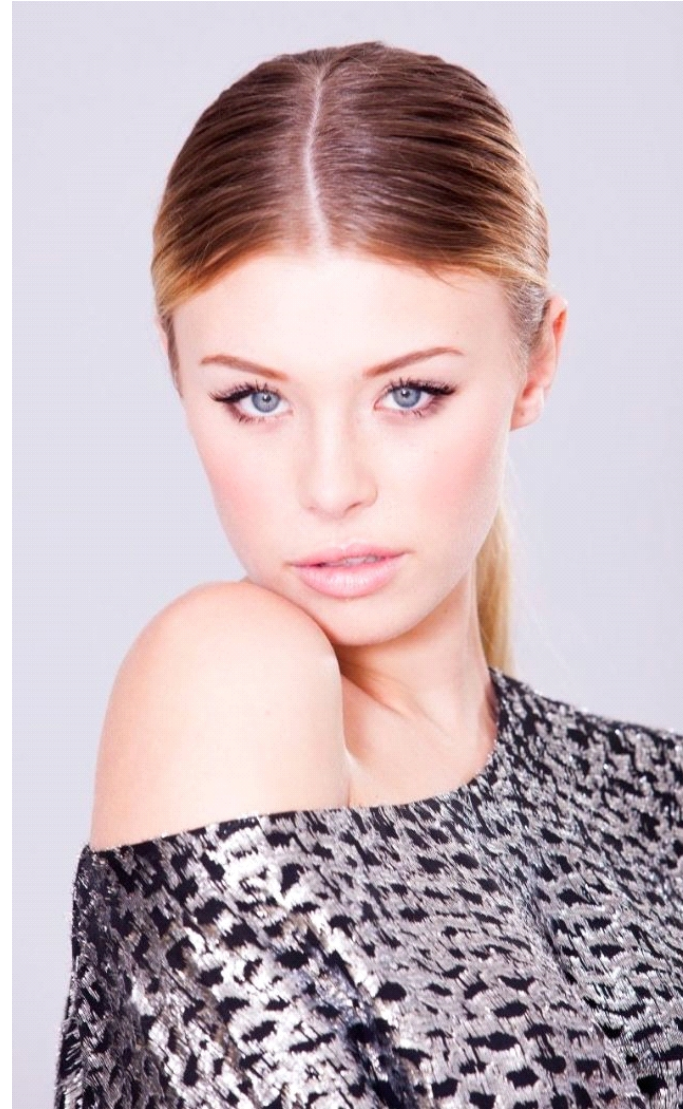

SOPHIE CALDWELL

HEIGHT: 176 cm 5' 9"
BUST: 80 cm 32"
WAIST: 65 cm 26"
HIPS: 97 cm 38"
SHOES: 9US / 42 EUR

HAIR: Blonde
EYES: Blue
MAIN BASE: Auckland
ETHNICITY: European

SOPHIE CALDWELL

HEIGHT: 176 cm 5' 9"
BUST: 80 cm 32"
WAIST: 65 cm 26"
HIPS: 97 cm 38"
SHOES: 9US / 42 EUR

HAIR: Blonde
EYES: Blue
MAIN BASE: Auckland
ETHNICITY: European