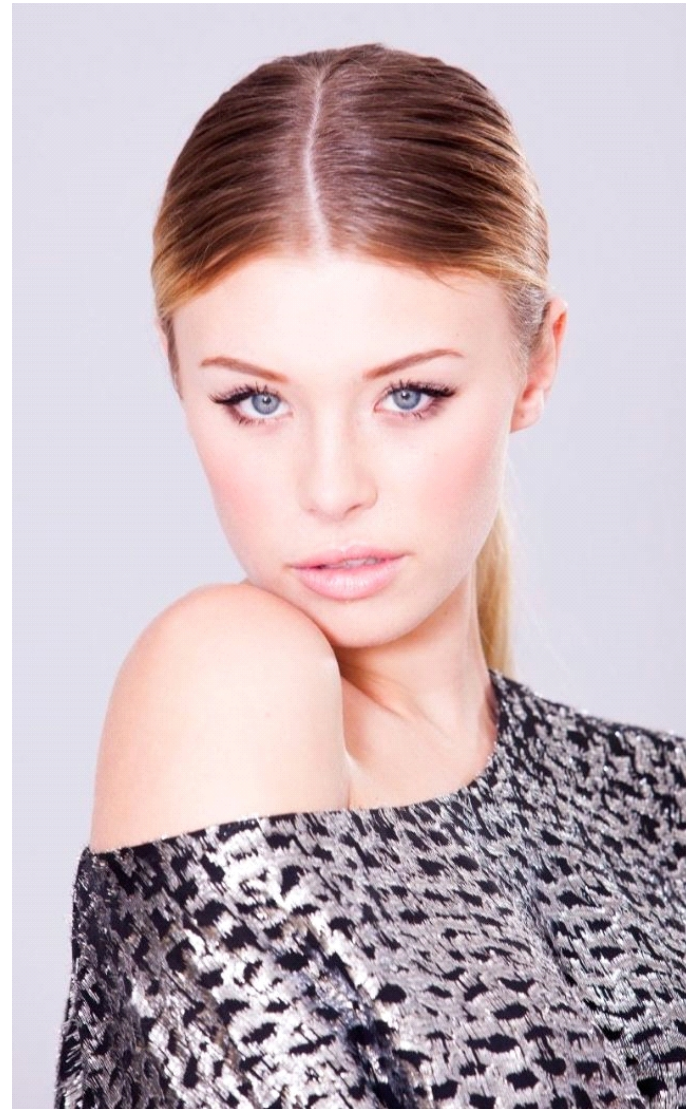

# SOPHIE CALDWELL

HEIGHT: 176 cm 5' 9"  
BUST: 80 cm 32"  
WAIST: 65 cm 26"  
HIPS: 97 cm 38"  
SHOES: 9US / 42 EUR

HAIR: Blonde  
EYES: Blue  
MAIN BASE: Auckland  
ETHNICITY: European