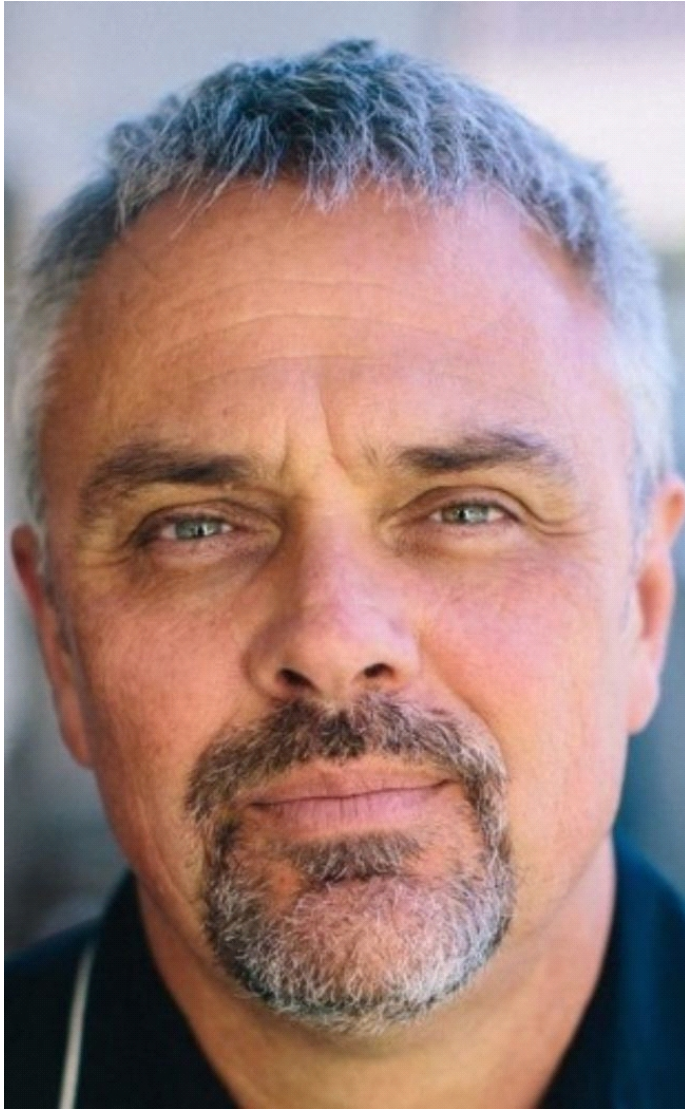

RIKKI MORRIS

HEIGHT: 180 cm 5' 11"
CHEST: 0 cm 0"
WAIST: 0 cm 0"
HIPS: 0 cm 0"
SHOES:

HAIR: Grey
EYES:
MAIN BASE: Auckland
ETHNICITY: European

RIKKI MORRIS

HEIGHT: 180 cm 5' 11"
CHEST: 0 cm 0"
WAIST: 0 cm 0"
HIPS: 0 cm 0"
SHOES:

HAIR: Grey
EYES:
MAIN BASE: Auckland
ETHNICITY: European