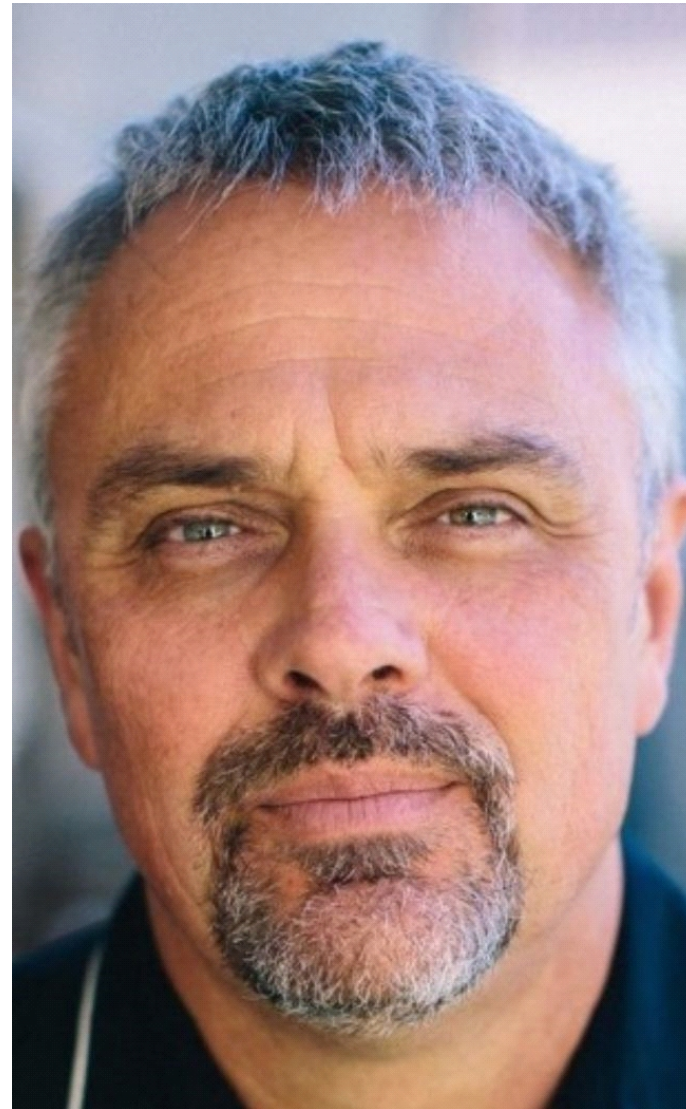

RIKKI MORRIS

HEIGHT: 180 cm 5' 11"
CHEST: 0 cm 0"
WAIST: 0 cm 0"
HIPS: 0 cm 0"
SHOES:

HAIR: Grey
EYES:
MAIN BASE: Auckland
ETHNICITY: European

RIKKI MORRIS

HEIGHT: 180 cm 5' 11"
CHEST: 0 cm 0"
WAIST: 0 cm 0"
HIPS: 0 cm 0"
SHOES:

HAIR: Grey
EYES:
MAIN BASE: Auckland
ETHNICITY: European