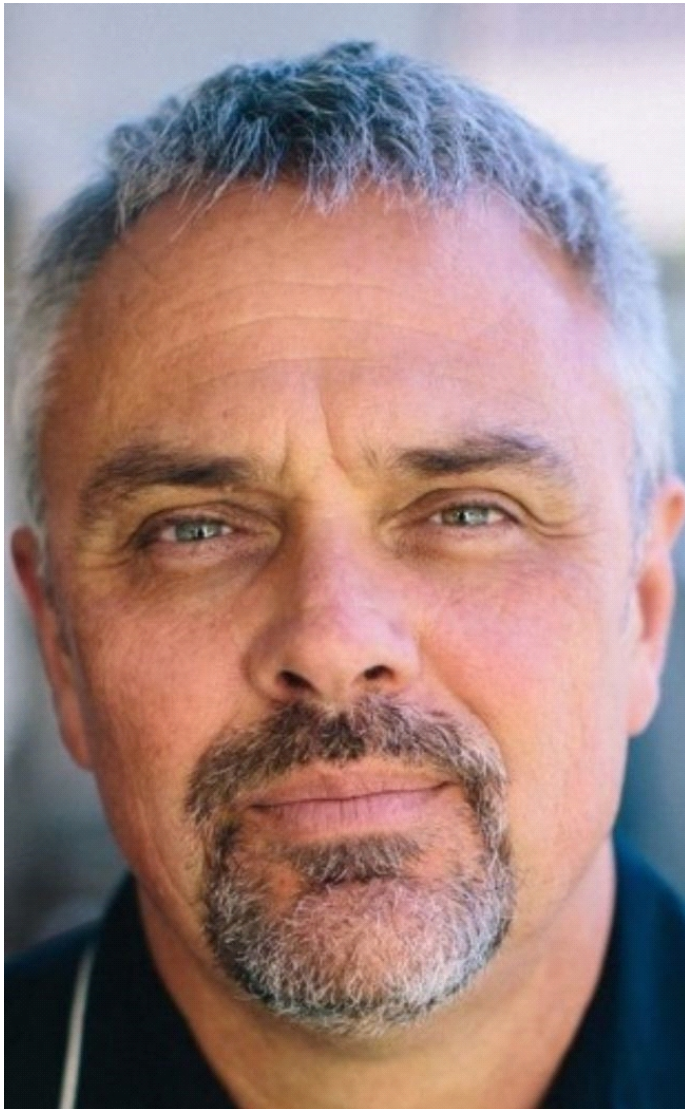

RIKKI MORRIS

HEIGHT: 180 cm 5' 11"
CHEST: 0 cm 0"
WAIST: 0 cm 0"
HIPS: 0 cm 0"
SHOES:

HAIR: Grey
EYES:
MAIN BASE: Auckland
ETHNICITY: European

RIKKI MORRIS

HEIGHT: 180 cm 5' 11"
CHEST: 0 cm 0"
WAIST: 0 cm 0"
HIPS: 0 cm 0"
SHOES:

HAIR: Grey
EYES:
MAIN BASE: Auckland
ETHNICITY: European