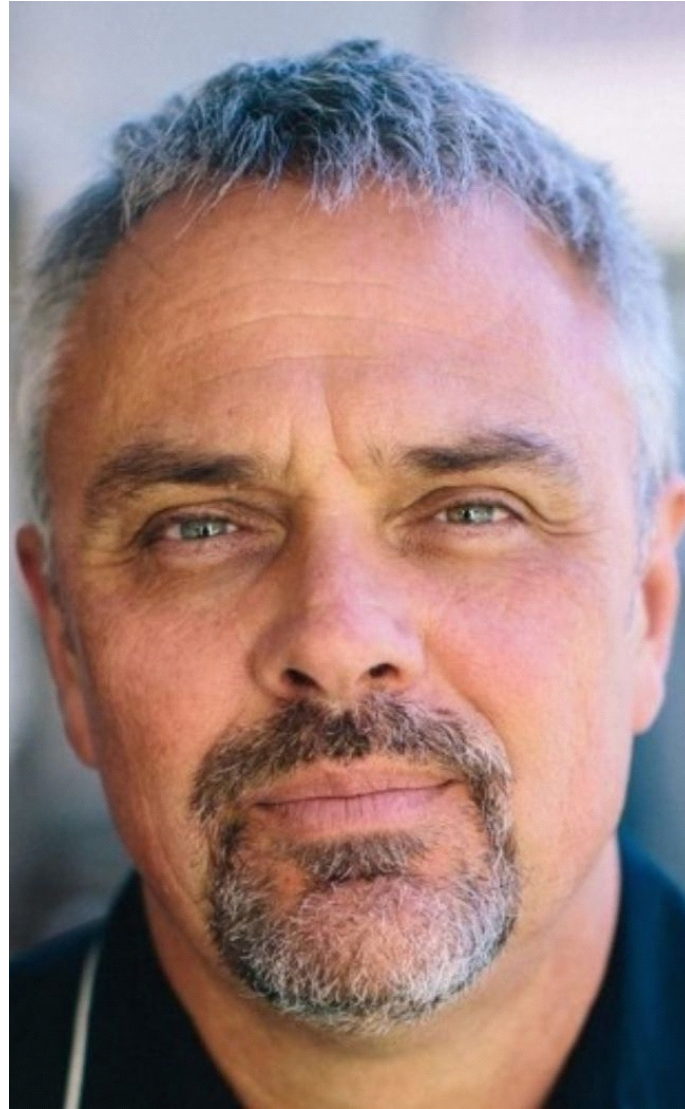

RIKKI MORRIS

HEIGHT: 180 cm 5' 11"
CHEST: 0 cm 0"
WAIST: 0 cm 0"
HIPS: 0 cm 0"
SHOES:

HAIR: Grey
EYES:
MAIN BASE: Auckland
ETHNICITY: European

RIKKI MORRIS

HEIGHT: 180 cm 5' 11"
CHEST: 0 cm 0"
WAIST: 0 cm 0"
HIPS: 0 cm 0"
SHOES:

HAIR: Grey
EYES:
MAIN BASE: Auckland
ETHNICITY: European