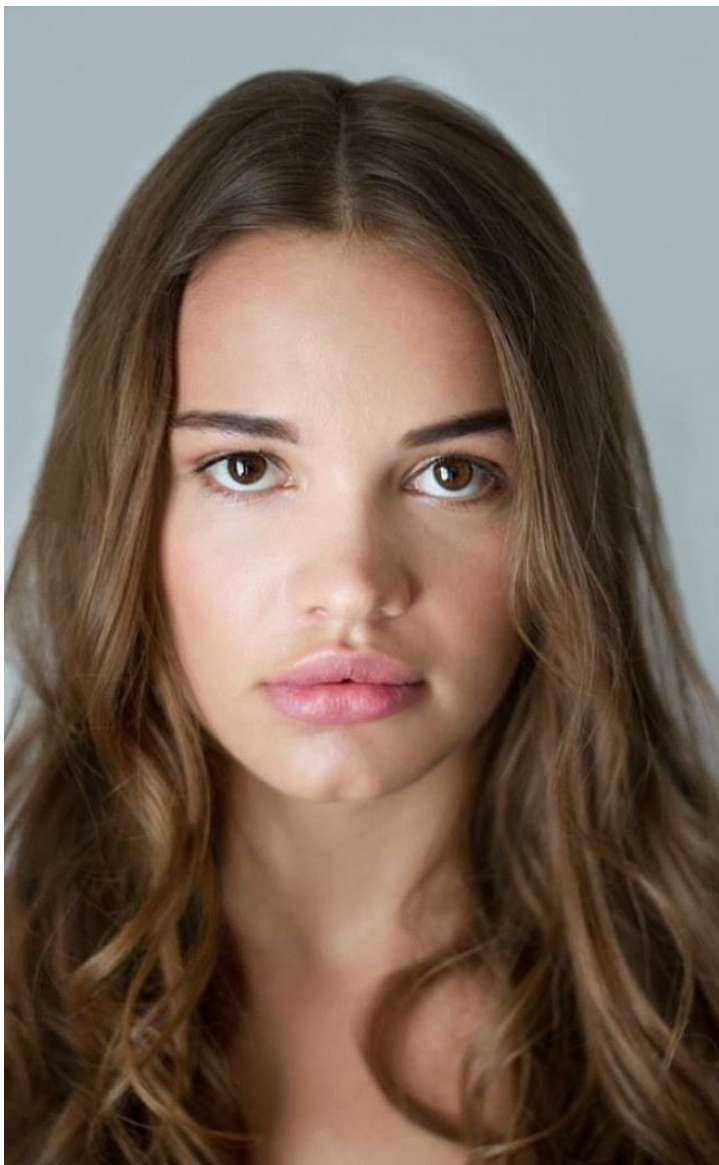

REBECCA MOSS

MONARCH
MODEL MANAGEMENT

HEIGHT: 168 cm 5' 6"
BUST: 85 cm 33"
WAIST: 69 cm 27"
HIPS: 88 cm 35"
SHOES:

HAIR: Brown
EYES: Brown
MAIN BASE: Hamilton
ETHNICITY: European