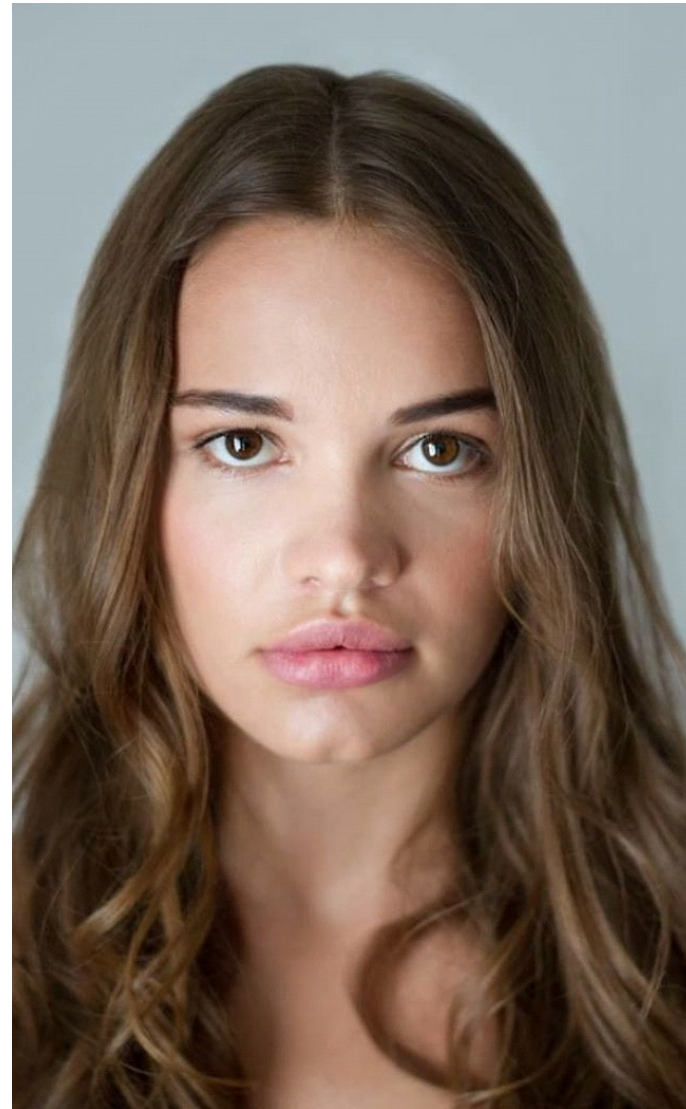

REBECCA MOSS

HEIGHT: 168 cm 5' 6"
BUST: 85 cm 33"
WAIST: 69 cm 27"
HIPS: 88 cm 35"
SHOES:

HAIR: Brown
EYES: Brown
MAIN BASE: Hamilton
ETHNICITY: European

REBECCA MOSS

HEIGHT: 168 cm 5' 6"
BUST: 85 cm 33"
WAIST: 69 cm 27"
HIPS: 88 cm 35"
SHOES:

HAIR: Brown
EYES: Brown
MAIN BASE: Hamilton
ETHNICITY: European