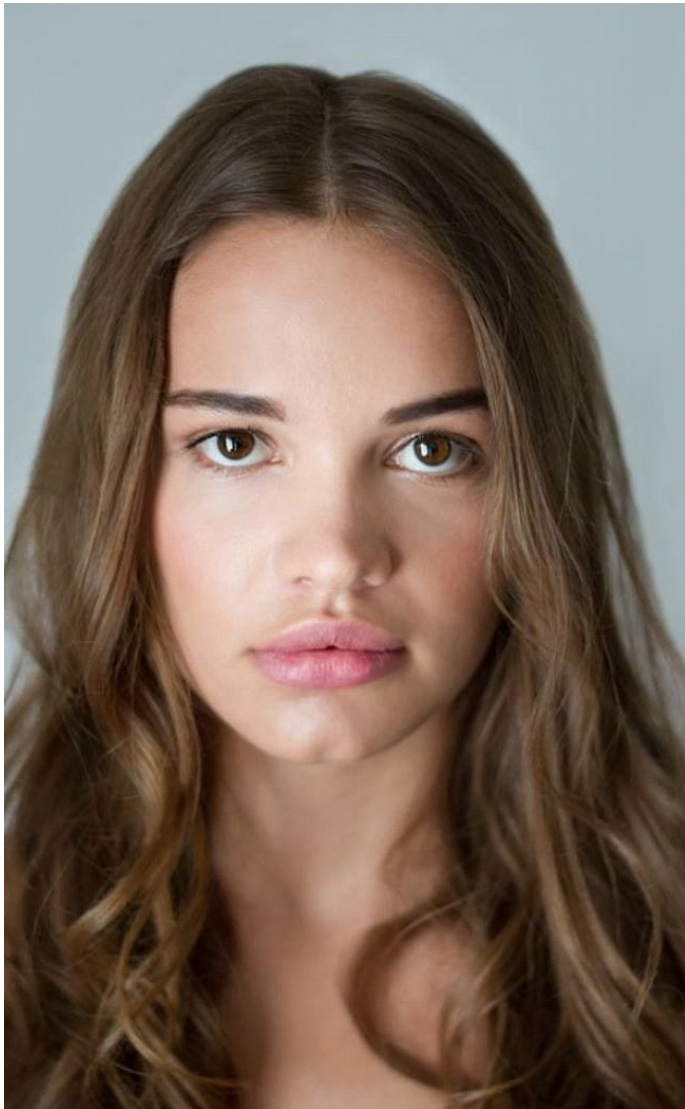

# REBECCA MOSS

HEIGHT: 168 cm 5' 6"  
BUST: 85 cm 33"  
WAIST: 69 cm 27"  
HIPS: 88 cm 35"  
SHOES:

HAIR: Brown  
EYES: Brown  
MAIN BASE: Hamilton  
ETHNICITY: European