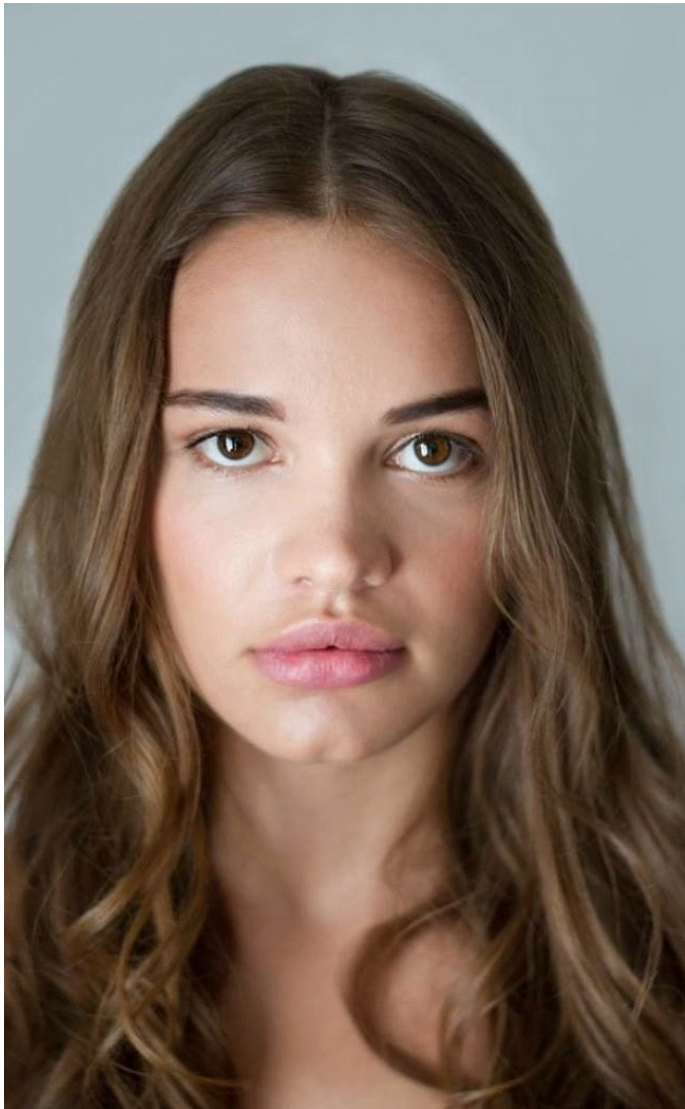

REBECCA MOSS

HEIGHT: 168 cm 5' 6"
BUST: 85 cm 33"
WAIST: 69 cm 27"
HIPS: 88 cm 35"
SHOES:

HAIR: Brown
EYES: Brown
MAIN BASE: Hamilton
ETHNICITY: European

REBECCA MOSS

HEIGHT: 168 cm 5' 6"
BUST: 85 cm 33"
WAIST: 69 cm 27"
HIPS: 88 cm 35"
SHOES:

HAIR: Brown
EYES: Brown
MAIN BASE: Hamilton
ETHNICITY: European