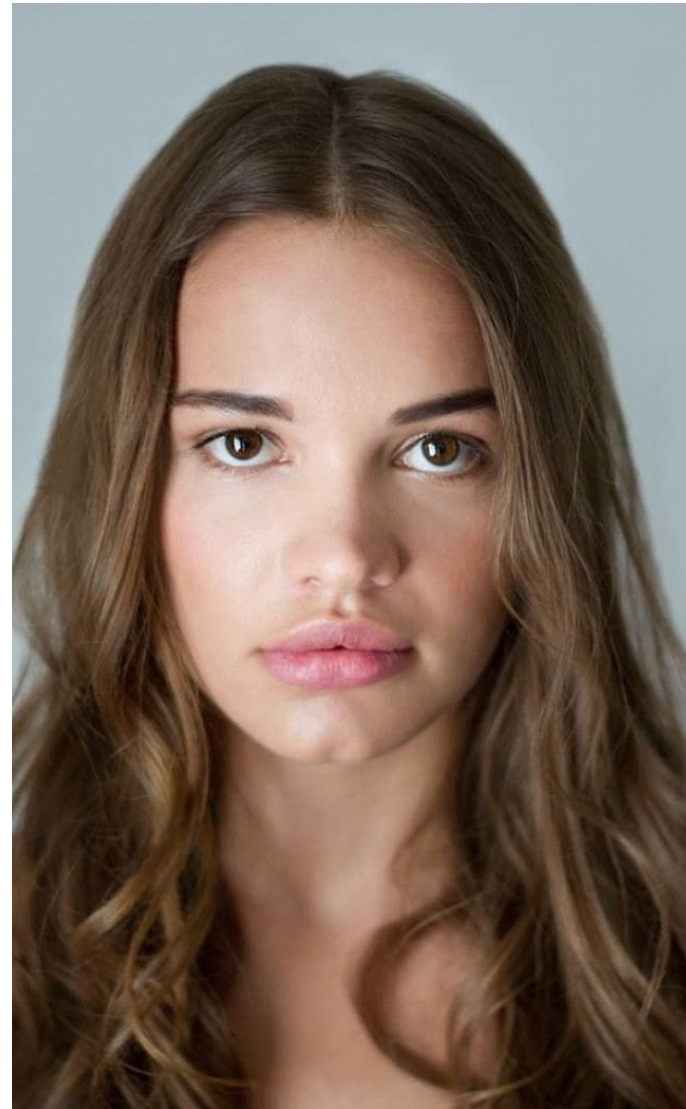

# REBECCA MOSS

HEIGHT: 168 cm 5' 6"  
BUST: 85 cm 33"  
WAIST: 69 cm 27"  
HIPS: 88 cm 35"  
SHOES:

HAIR: Brown  
EYES: Brown  
MAIN BASE: Hamilton  
ETHNICITY: European