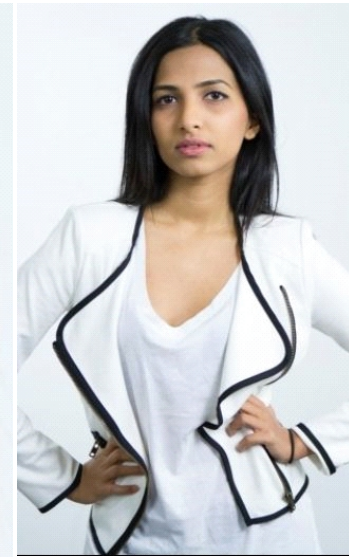

NIKHITA PRADHAN

HEIGHT: 165 cm 5' 5"
BUST: 79 cm 31"
WAIST: 62 cm 24"
HIPS: 87 cm 34"
SHOES:

HAIR: Black
EYES: Brown
MAIN BASE: Auckland
ETHNICITY: Indian

NIKHITA PRADHAN

HEIGHT: 165 cm 5' 5"
BUST: 79 cm 31"
WAIST: 62 cm 24"
HIPS: 87 cm 34"
SHOES:

HAIR: Black
EYES: Brown
MAIN BASE: Auckland
ETHNICITY: Indian