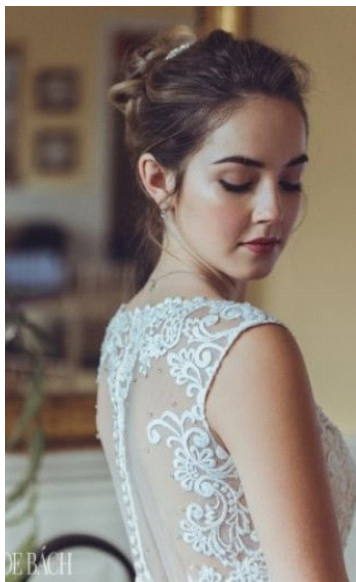

# MIKAELA POTIER

MONARCH  
MODEL MANAGEMENT

HEIGHT: 165 cm 5' 5"  
BUST: 85 cm 33"  
WAIST: 59 cm 23"  
HIPS: 92 cm 36"  
SHOES: 7

HAIR: Brown  
EYES: Brown  
MAIN BASE: Auckland  
ETHNICITY: European, Maori