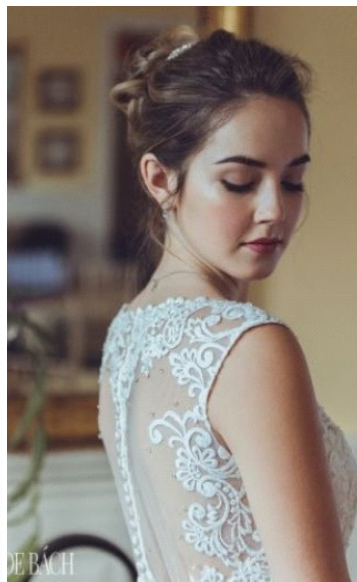

MIKAELA POTIER

MONARCH
MODEL MANAGEMENT

HEIGHT: 165 cm 5' 5"
BUST: 85 cm 33"
WAIST: 59 cm 23"
HIPS: 92 cm 36"
SHOES: 7

HAIR: Brown
EYES: Brown
MAIN BASE: Auckland
ETHNICITY: European, Maori