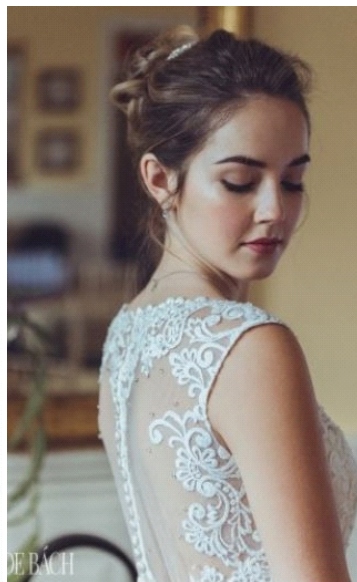

# MIKAELA POTIER

MONARCH  
MODEL MANAGEMENT

HEIGHT: 165 cm 5' 5"  
BUST: 85 cm 33"  
WAIST: 59 cm 23"  
HIPS: 92 cm 36"  
SHOES: 7

HAIR: Brown  
EYES: Brown  
MAIN BASE: Auckland  
ETHNICITY: European, Maori