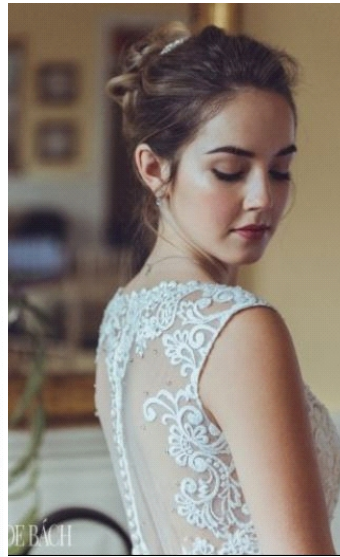

# MIKAELA POTIER

HEIGHT: 165 cm 5' 5"  
BUST: 85 cm 33"  
WAIST: 59 cm 23"  
HIPS: 92 cm 36"  
SHOES: 7

HAIR: Brown  
EYES: Brown  
MAIN BASE: Auckland  
ETHNICITY: European, Maori