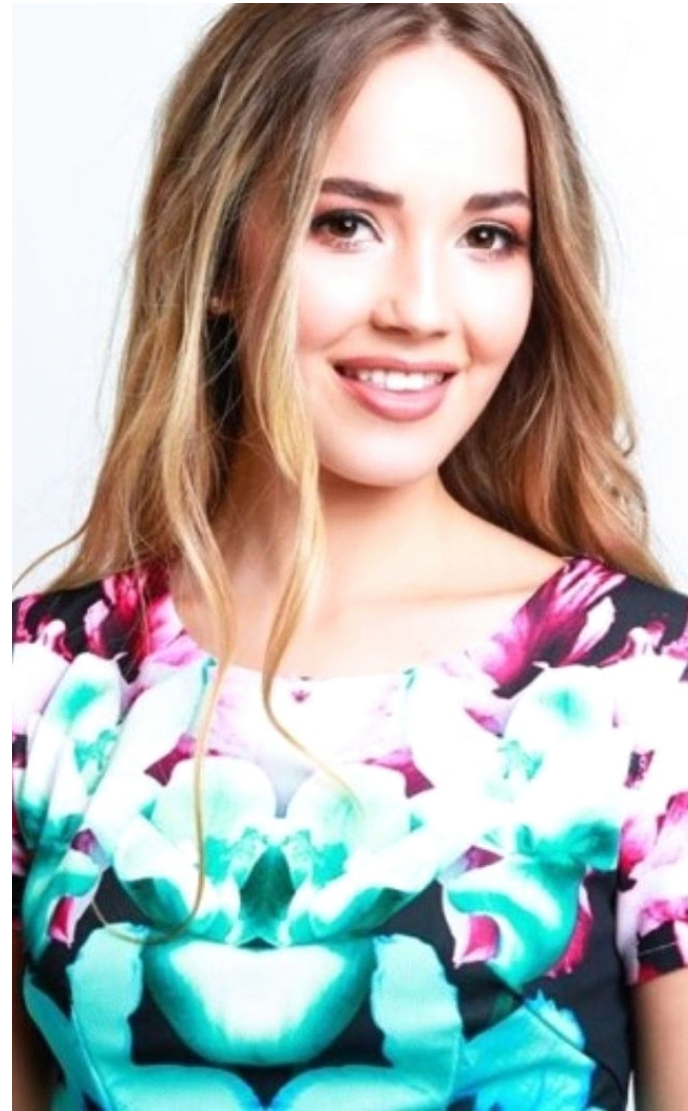

MIKAELA POTIER

HEIGHT: 165 cm 5' 5"
BUST: 85 cm 33"
WAIST: 59 cm 23"
HIPS: 92 cm 36"
SHOES: 7

HAIR: Brown
EYES: Brown
MAIN BASE: Auckland
ETHNICITY: European, Maori

MIKAELA POTIER

HEIGHT: 165 cm 5' 5"
BUST: 85 cm 33"
WAIST: 59 cm 23"
HIPS: 92 cm 36"
SHOES: 7

HAIR: Brown
EYES: Brown
MAIN BASE: Auckland
ETHNICITY: European, Maori