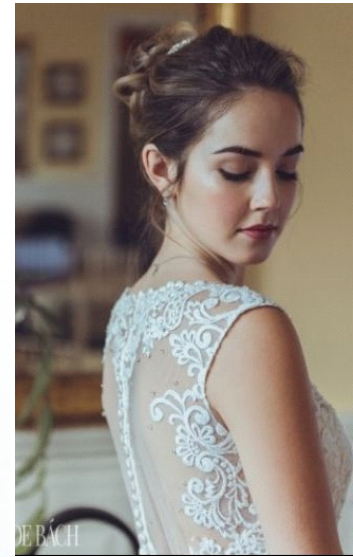

# MIKAELA POTIER

HEIGHT: 165 cm 5' 5"  
BUST: 85 cm 33"  
WAIST: 59 cm 23"  
HIPS: 92 cm 36"  
SHOES: 7

HAIR: Brown  
EYES: Brown  
MAIN BASE: Auckland  
ETHNICITY: European, Maori