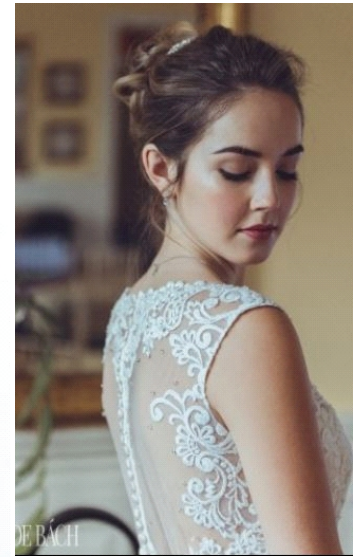

MIKAELA POTIER

HEIGHT: 165 cm 5' 5"
BUST: 85 cm 33"
WAIST: 59 cm 23"
HIPS: 92 cm 36"
SHOES: 7

HAIR: Brown
EYES: Brown
MAIN BASE: Auckland
ETHNICITY: European, Maori

MIKAELA POTIER

HEIGHT: 165 cm 5' 5"
BUST: 85 cm 33"
WAIST: 59 cm 23"
HIPS: 92 cm 36"
SHOES: 7

HAIR: Brown
EYES: Brown
MAIN BASE: Auckland
ETHNICITY: European, Maori