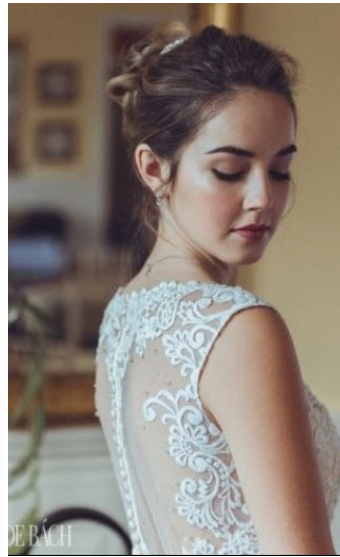

MIKAELA POTIER

HEIGHT: 165 cm 5' 5"
BUST: 85 cm 33"
WAIST: 59 cm 23"
HIPS: 92 cm 36"
SHOES: 7

HAIR: Brown
EYES: Brown
MAIN BASE: Auckland
ETHNICITY: European, Maori

MIKAELA POTIER

HEIGHT: 165 cm 5' 5"
BUST: 85 cm 33"
WAIST: 59 cm 23"
HIPS: 92 cm 36"
SHOES: 7

HAIR: Brown
EYES: Brown
MAIN BASE: Auckland
ETHNICITY: European, Maori