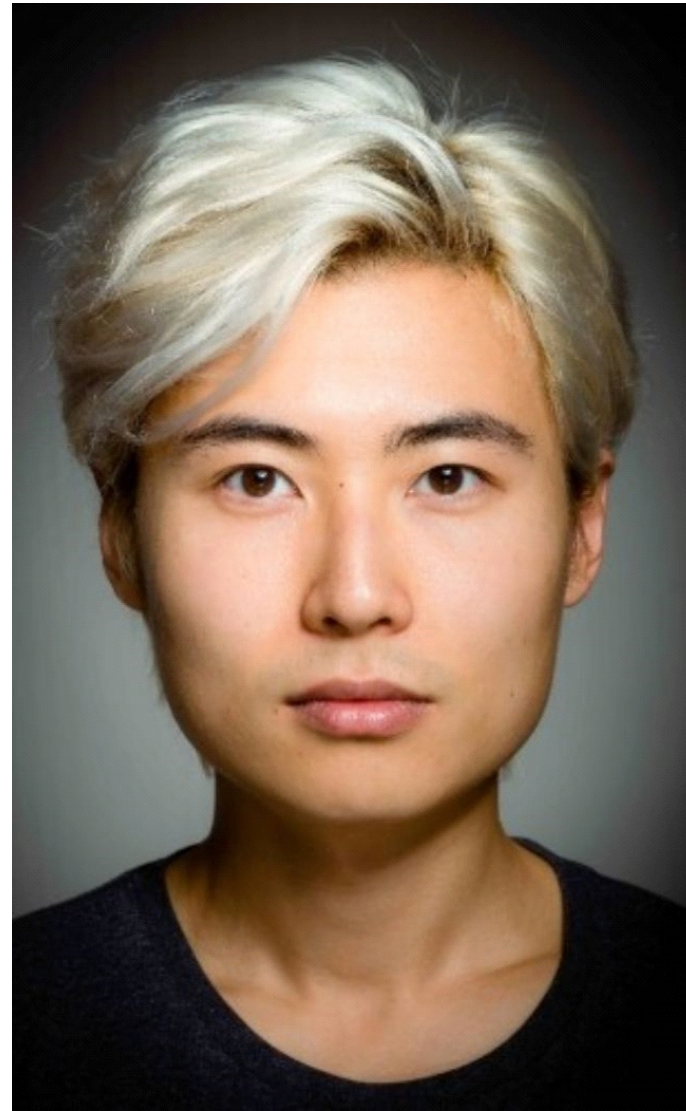

# KEVIN YU

HEIGHT: 183 cm 6' 0"  
CHEST: 94 cm 37"  
WAIST: 72 cm 28"  
HIPS: 87 cm 34"  
SHOES: 43 EUR

HAIR: Black  
EYES: Brown  
MAIN BASE: Auckland  
ETHNICITY: Asian