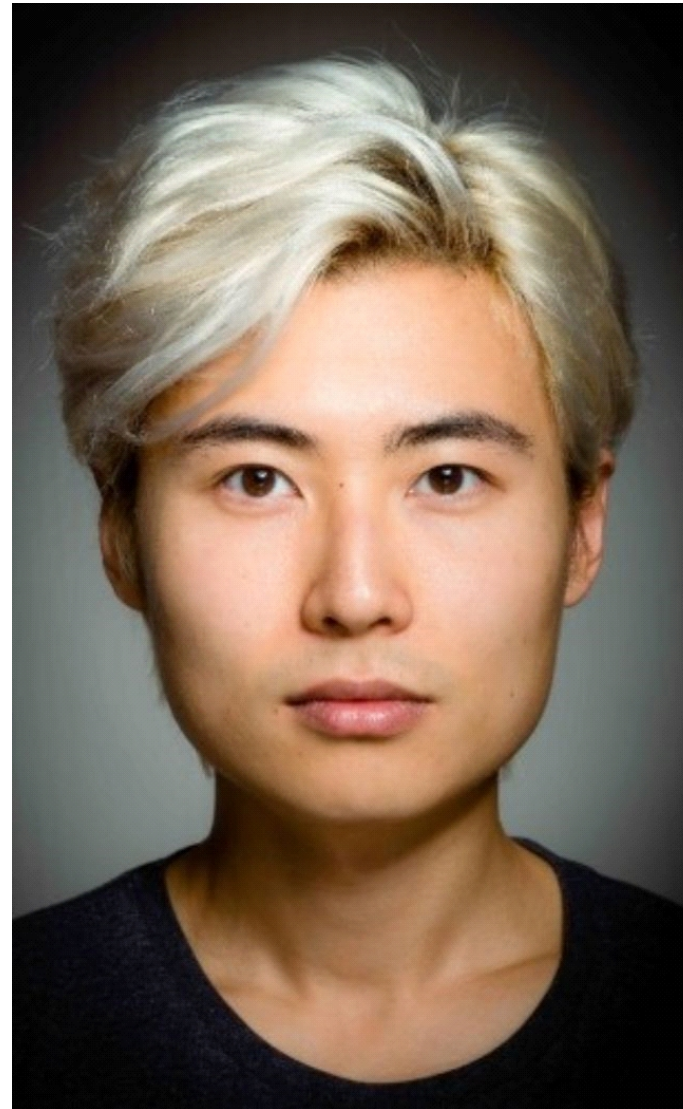

KEVIN YU

HEIGHT: 183 cm 6' 0"
CHEST: 94 cm 37"
WAIST: 72 cm 28"
HIPS: 87 cm 34"
SHOES: 43 EUR

HAIR: Black
EYES: Brown
MAIN BASE: Auckland
ETHNICITY: Asian

KEVIN YU

HEIGHT: 183 cm 6' 0"
CHEST: 94 cm 37"
WAIST: 72 cm 28"
HIPS: 87 cm 34"
SHOES: 43 EUR

HAIR: Black
EYES: Brown
MAIN BASE: Auckland
ETHNICITY: Asian