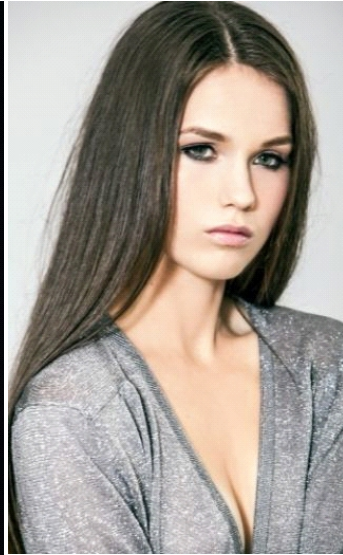

JEANNIE GRACE @WELLINGTON

HEIGHT: 173 cm 5' 8"
BUST: 84 cm 33"
WAIST: 62 cm 24"
HIPS: 86 cm 34"
SHOES: 8-9

HAIR: Brown
EYES: Green
MAIN BASE: Wellington
ETHNICITY: European

JEANNIE GRACE @WELLINGTON

HEIGHT: 173 cm 5' 8"
BUST: 84 cm 33"
WAIST: 62 cm 24"
HIPS: 86 cm 34"
SHOES: 8-9

HAIR: Brown
EYES: Green
MAIN BASE: Wellington
ETHNICITY: European