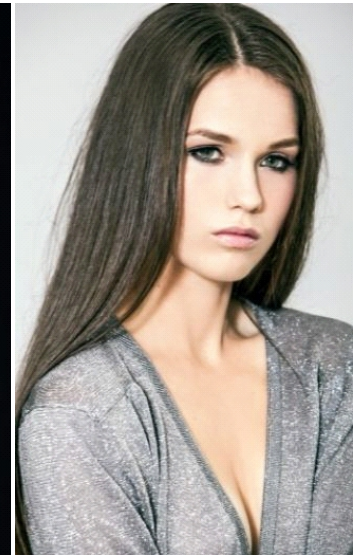

JEANNIE GRACE @WELLINGTON

HEIGHT: 173 cm 5' 8"
BUST: 84 cm 33"
WAIST: 62 cm 24"
HIPS: 86 cm 34"
SHOES: 8-9

HAIR: Brown
EYES: Green
MAIN BASE: Wellington
ETHNICITY: European

JEANNIE GRACE @WELLINGTON

HEIGHT: 173 cm 5' 8"
BUST: 84 cm 33"
WAIST: 62 cm 24"
HIPS: 86 cm 34"
SHOES: 8-9

HAIR: Brown
EYES: Green
MAIN BASE: Wellington
ETHNICITY: European