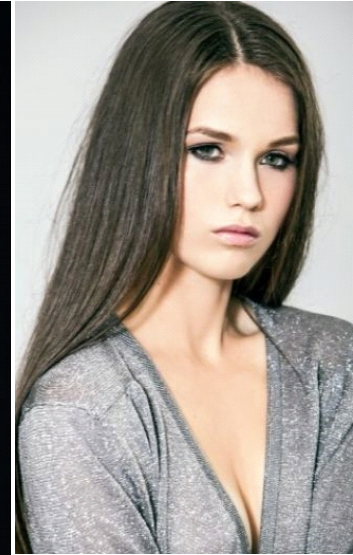

JEANNIE GRACE @WELLINGTON

HEIGHT: 173 cm 5' 8"
BUST: 84 cm 33"
WAIST: 62 cm 24"
HIPS: 86 cm 34"
SHOES: 8-9

HAIR: Brown
EYES: Green
MAIN BASE: Wellington
ETHNICITY: European

JEANNIE GRACE @WELLINGTON

HEIGHT: 173 cm 5' 8"
BUST: 84 cm 33"
WAIST: 62 cm 24"
HIPS: 86 cm 34"
SHOES: 8-9

HAIR: Brown
EYES: Green
MAIN BASE: Wellington
ETHNICITY: European