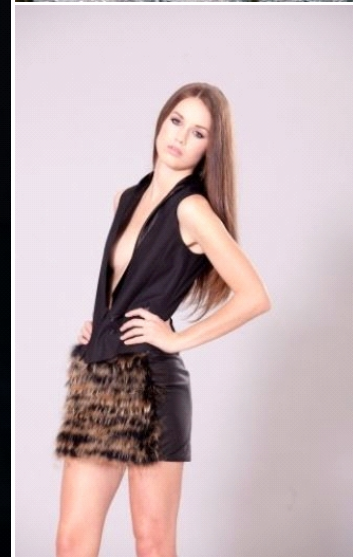

JEANNIE GRACE @WELLINGTON

HEIGHT: 173 cm 5' 8"
BUST: 84 cm 33"
WAIST: 62 cm 24"
HIPS: 86 cm 34"
SHOES: 8-9

HAIR: Brown
EYES: Green
MAIN BASE: Wellington
ETHNICITY: European

JEANNIE GRACE @WELLINGTON

HEIGHT: 173 cm 5' 8"
BUST: 84 cm 33"
WAIST: 62 cm 24"
HIPS: 86 cm 34"
SHOES: 8-9

HAIR: Brown
EYES: Green
MAIN BASE: Wellington
ETHNICITY: European