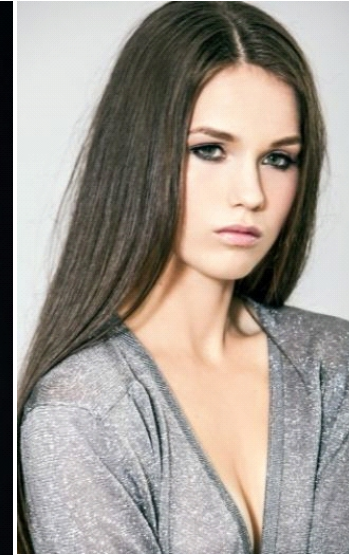

# JEANNIE GRACE @WELLINGTON

HEIGHT: 173 cm 5' 8"  
BUST: 84 cm 33"  
WAIST: 62 cm 24"  
HIPS: 86 cm 34"  
SHOES: 8-9

HAIR: Brown  
EYES: Green  
MAIN BASE: Wellington  
ETHNICITY: European