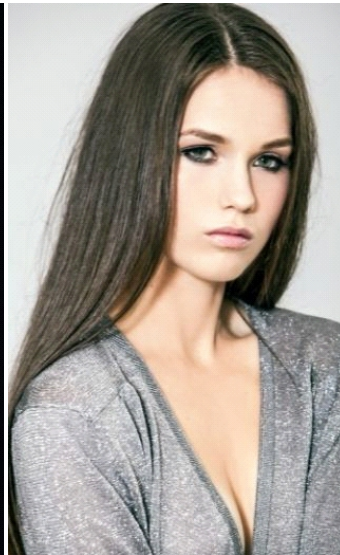

JEANNIE GRACE @WELLINGTON

HEIGHT: 173 cm 5' 8"
BUST: 84 cm 33"
WAIST: 62 cm 24"
HIPS: 86 cm 34"
SHOES: 8-9

HAIR: Brown
EYES: Green
MAIN BASE: Wellington
ETHNICITY: European

JEANNIE GRACE @WELLINGTON

HEIGHT: 173 cm 5' 8"
BUST: 84 cm 33"
WAIST: 62 cm 24"
HIPS: 86 cm 34"
SHOES: 8-9

HAIR: Brown
EYES: Green
MAIN BASE: Wellington
ETHNICITY: European