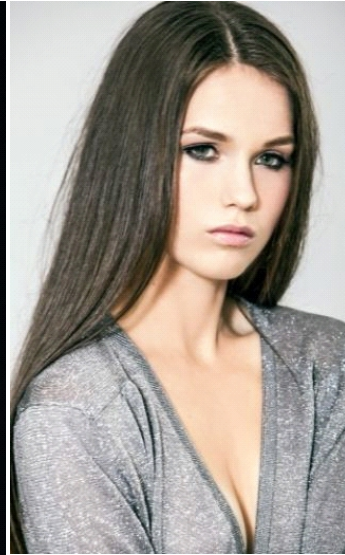

# JEANNIE GRACE @WELLINGTON

HEIGHT: 173 cm 5' 8"  
BUST: 84 cm 33"  
WAIST: 62 cm 24"  
HIPS: 86 cm 34"  
SHOES: 8-9

HAIR: Brown  
EYES: Green  
MAIN BASE: Wellington  
ETHNICITY: European