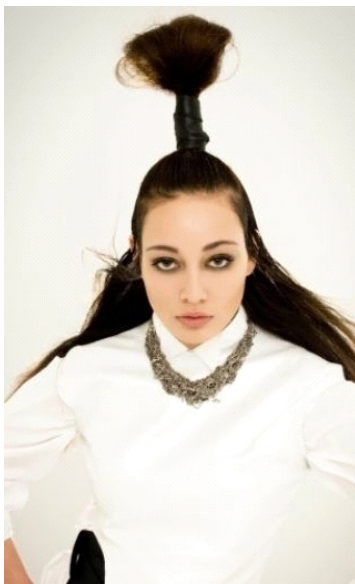

JAHNA BATT

MONARCH
MODEL MANAGEMENT

HEIGHT: 182 cm 5' 12"
BUST: 89 cm 35"
WAIST: 73 cm 29"
HIPS: 89 cm 35"
SHOES: US 10 - EU 41

HAIR: Brown
EYES: Brown
MAIN BASE: Auckland
ETHNICITY: Maori