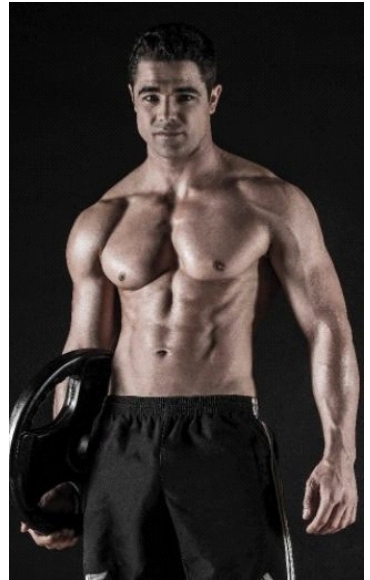

JADE HAIGH

MONARCH
MODEL MANAGEMENT

HEIGHT: 175 cm 5' 9"
CHEST: 109 cm 43"
WAIST: 85 cm 33"
HIPS: 89 cm 35"
SHOES: 10UK / 10.5US / 44 EUR

HAIR: Brown
EYES: Hazel
MAIN BASE: Auckland
ETHNICITY: European