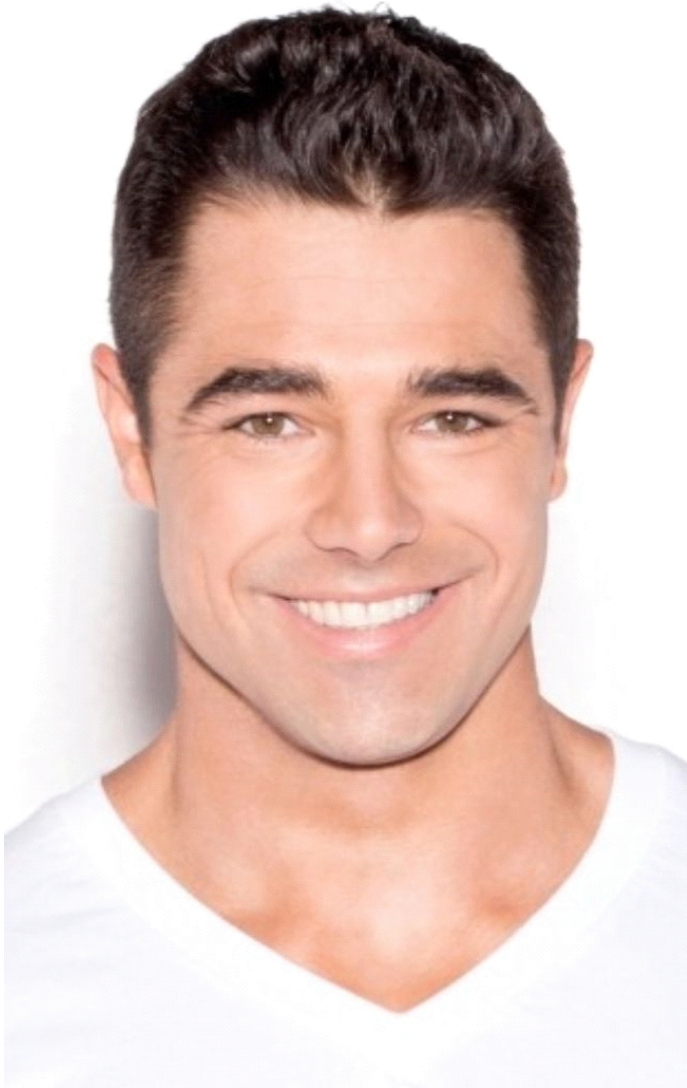

# JADE HAIGH

HEIGHT: 175 cm 5' 9"  
 CHEST: 109 cm 43"  
 WAIST: 85 cm 33"  
 HIPS: 89 cm 35"  
 SHOES: 10UK / 10.5US / 44 EUR

HAIR: Brown  
 EYES: Hazel  
 MAIN BASE: Auckland  
 ETHNICITY: European