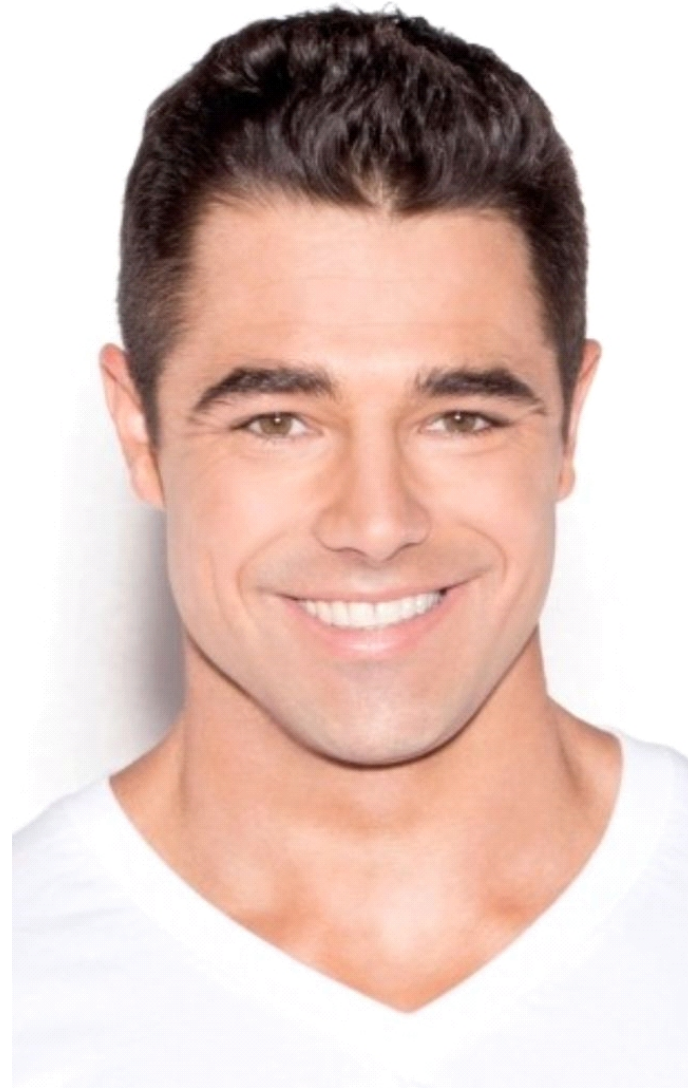

# JADE HAIGH

HEIGHT: 175 cm 5' 9"  
 CHEST: 109 cm 43"  
 WAIST: 85 cm 33"  
 HIPS: 89 cm 35"  
 SHOES: 10UK / 10.5US / 44 EUR

HAIR: Brown  
 EYES: Hazel  
 MAIN BASE: Auckland  
 ETHNICITY: European