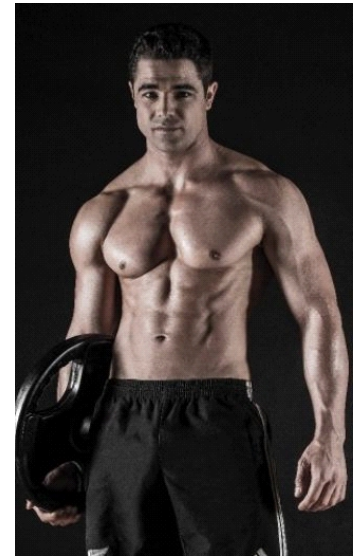

# JADE HAIGH

HEIGHT: 175 cm 5' 9"  
 CHEST: 109 cm 43"  
 WAIST: 85 cm 33"  
 HIPS: 89 cm 35"  
 SHOES: 10UK / 10.5US / 44 EUR

HAIR: Brown  
 EYES: Hazel  
 MAIN BASE: Auckland  
 ETHNICITY: European