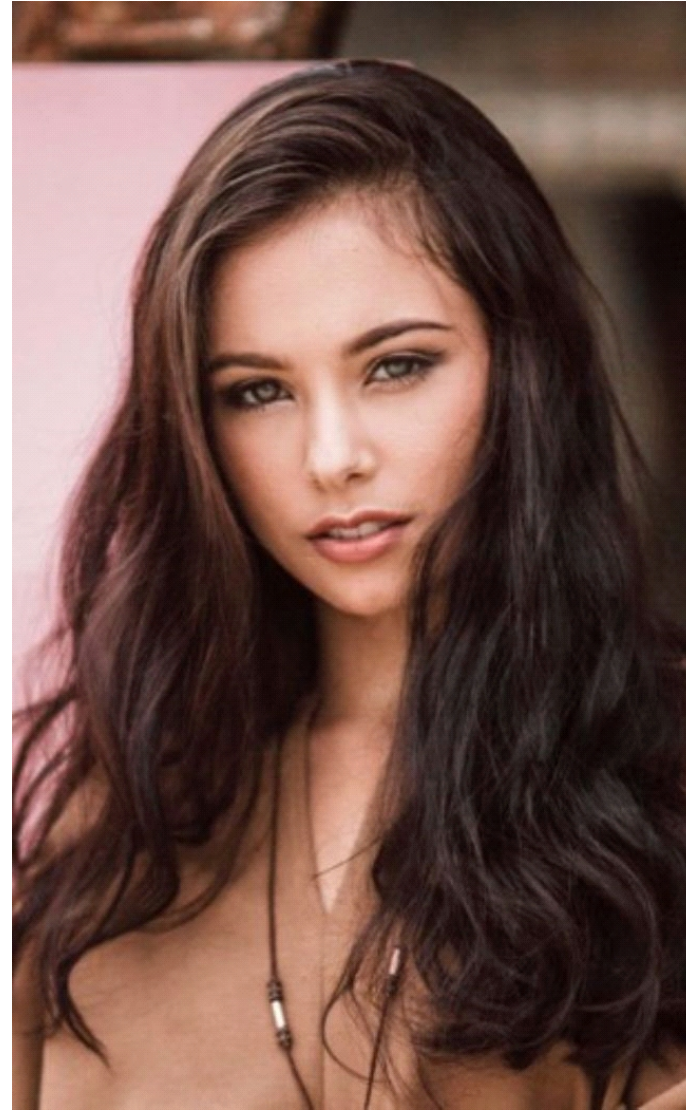

# ISABELLA GARWOOD @NELSON

HEIGHT: 166 cm 5' 5"  
BUST: 86 cm 34"  
WAIST: 60 cm 24"  
HIPS: 86 cm 34"  
SHOES: 7UK / 7.5US / 41 EUR

HAIR: Brown  
EYES: Hazel  
MAIN BASE: Wellington  
ETHNICITY: European