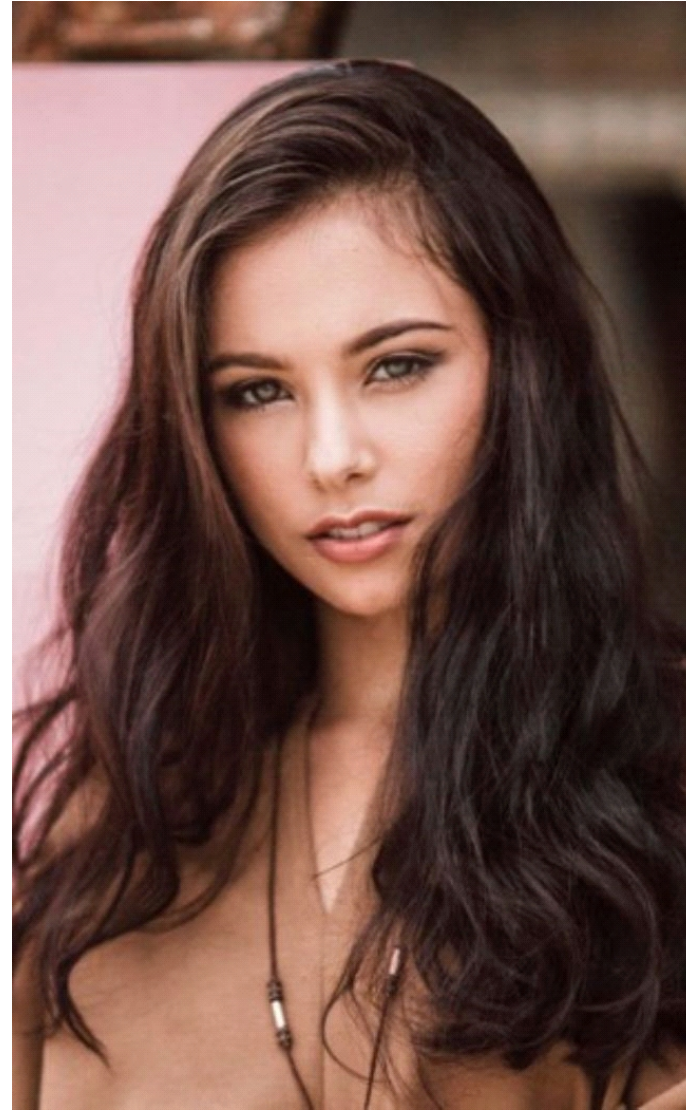

ISABELLA GARWOOD @NELSON

HEIGHT: 166 cm 5' 5"
BUST: 86 cm 34"
WAIST: 60 cm 24"
HIPS: 86 cm 34"
SHOES: 7UK / 7.5US / 41 EUR

HAIR: Brown
EYES: Hazel
MAIN BASE: Wellington
ETHNICITY: European

ISABELLA GARWOOD @NELSON

HEIGHT: 166 cm 5' 5"
BUST: 86 cm 34"
WAIST: 60 cm 24"
HIPS: 86 cm 34"
SHOES: 7UK / 7.5US / 41 EUR

HAIR: Brown
EYES: Hazel
MAIN BASE: Wellington
ETHNICITY: European