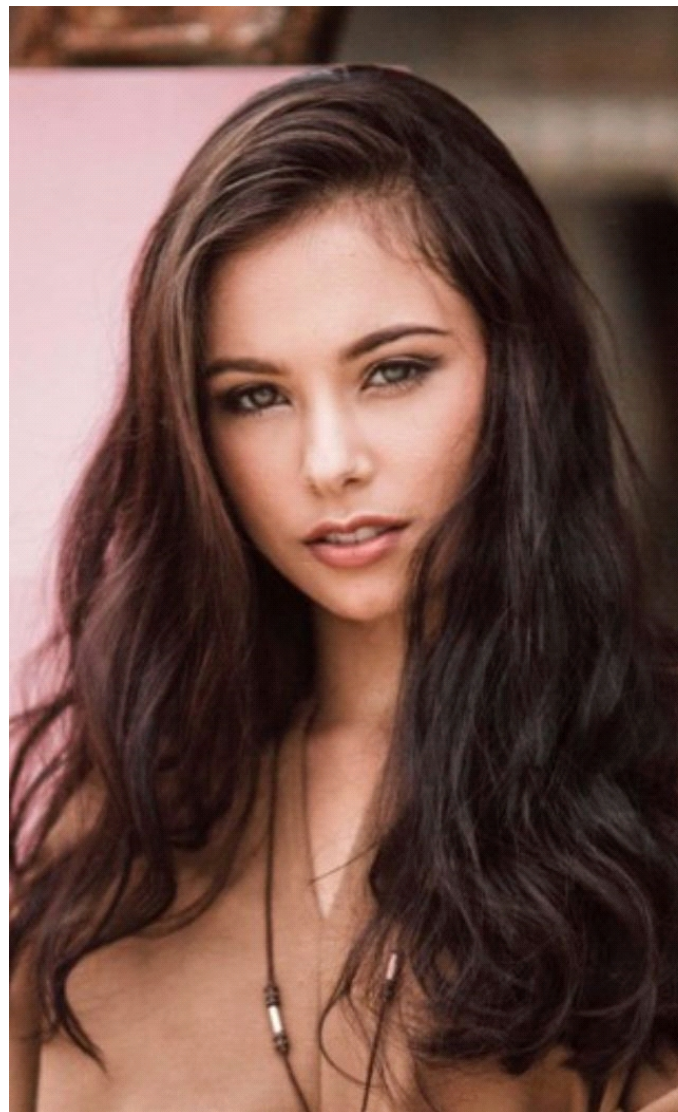

ISABELLA GARWOOD @NELSON

HEIGHT: 166 cm 5' 5"
BUST: 86 cm 34"
WAIST: 60 cm 24"
HIPS: 86 cm 34"
SHOES: 7UK / 7.5US / 41 EUR

HAIR: Brown
EYES: Hazel
MAIN BASE: Wellington
ETHNICITY: European

ISABELLA GARWOOD @NELSON

HEIGHT: 166 cm 5' 5"
BUST: 86 cm 34"
WAIST: 60 cm 24"
HIPS: 86 cm 34"
SHOES: 7UK / 7.5US / 41 EUR

HAIR: Brown
EYES: Hazel
MAIN BASE: Wellington
ETHNICITY: European