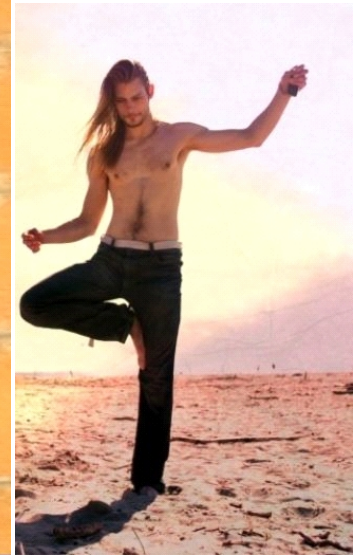

ISAAC DIXON @WELLINGTON

HEIGHT: 188 cm 6' 2"
CHEST: 96 cm 38"
WAIST: 78 cm 31"
HIPS: 91 cm 36"
SHOES: 11UK / 11.5US / 46 EUR

HAIR: Blonde
EYES: Green
MAIN BASE: Wellington
ETHNICITY: European

ISAAC DIXON @WELLINGTON

HEIGHT: 188 cm 6' 2"
CHEST: 96 cm 38"
WAIST: 78 cm 31"
HIPS: 91 cm 36"
SHOES: 11UK / 11.5US / 46 EUR

HAIR: Blonde
EYES: Green
MAIN BASE: Wellington
ETHNICITY: European