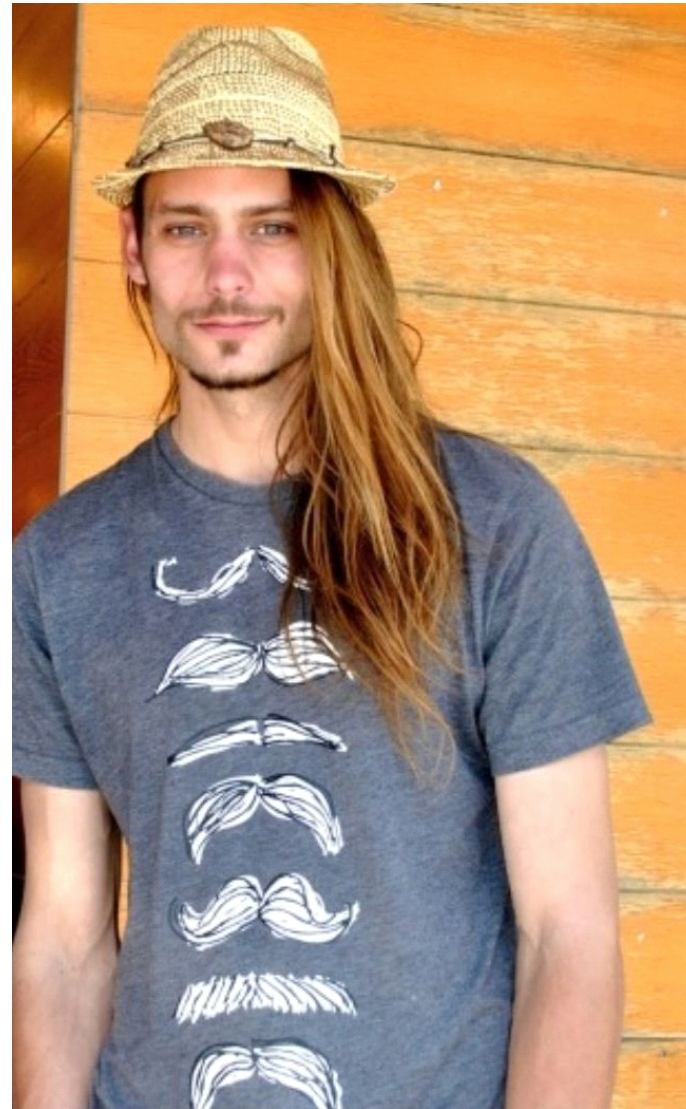

# ISAAC DIXON @NELSON

HEIGHT: 188 cm 6' 2"  
CHEST: 96 cm 38"  
WAIST: 78 cm 31"  
HIPS: 91 cm 36"  
SHOES: 11UK / 11.5US / 46 EUR

HAIR: Blonde  
EYES: Green  
MAIN BASE: Wellington  
ETHNICITY: European