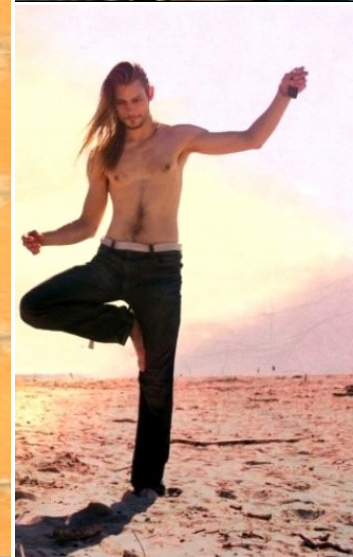

ISAAC DIXON @WELLINGTON

HEIGHT: 188 cm 6' 2"
CHEST: 96 cm 38"
WAIST: 78 cm 31"
HIPS: 91 cm 36"
SHOES: 11UK / 11.5US / 46 EUR

HAIR: Blonde
EYES: Green
MAIN BASE: Wellington
ETHNICITY: European

ISAAC DIXON @WELLINGTON

HEIGHT: 188 cm 6' 2"
CHEST: 96 cm 38"
WAIST: 78 cm 31"
HIPS: 91 cm 36"
SHOES: 11UK / 11.5US / 46 EUR

HAIR: Blonde
EYES: Green
MAIN BASE: Wellington
ETHNICITY: European