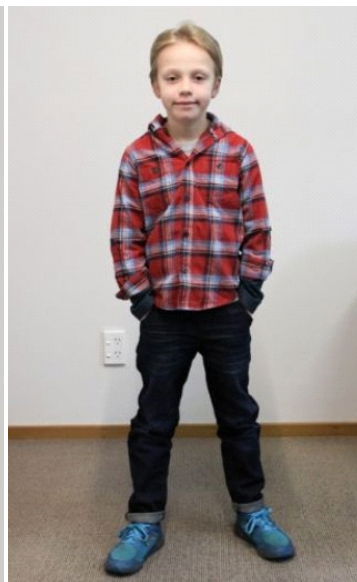

GEORGE SIMON @ WANAKA

MONARCH
MODEL MANAGEMENT

HEIGHT: 132 cm 4' 4"
CHEST: 65 cm 26"
WAIST: 56 cm 22"
HIPS: 68 cm 27"
SHOES: 3

HAIR: Blonde
EYES: Blue
MAIN BASE: Queenstown
ETHNICITY: European