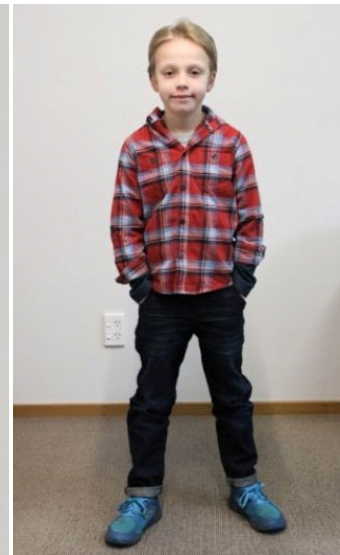

# GEORGE SIMON @ WANAKA

HEIGHT: 142 cm 4' 8"  
CHEST: 0 cm 0"  
WAIST: 0 cm 0"  
HIPS: 0 cm 0"  
SHOES: UK4

HAIR: Blonde  
EYES: Blue  
MAIN BASE: Queenstown  
ETHNICITY: European