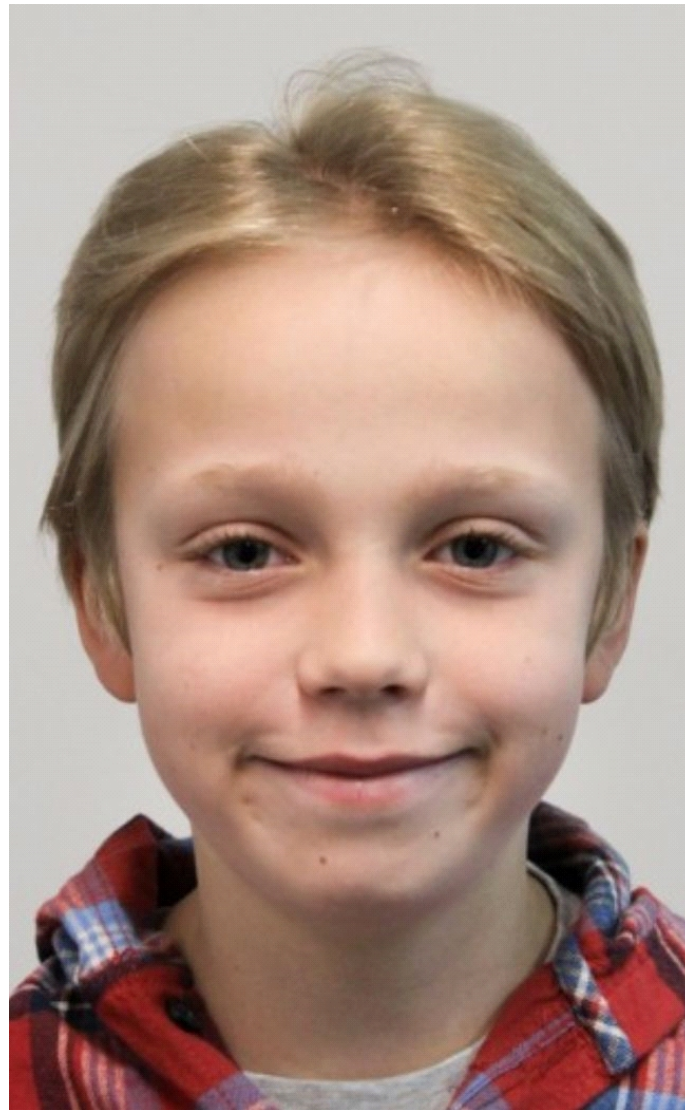

GEORGE SIMON @ WANAKA

HEIGHT: 132 cm 4' 4"
CHEST: 65 cm 26"
WAIST: 56 cm 22"
HIPS: 68 cm 27"
SHOES: 3

HAIR: Blonde
EYES: Blue
MAIN BASE: Queenstown
ETHNICITY: European

GEORGE SIMON @ WANAKA

HEIGHT: 132 cm 4' 4"
CHEST: 65 cm 26"
WAIST: 56 cm 22"
HIPS: 68 cm 27"
SHOES: 3

HAIR: Blonde
EYES: Blue
MAIN BASE: Queenstown
ETHNICITY: European