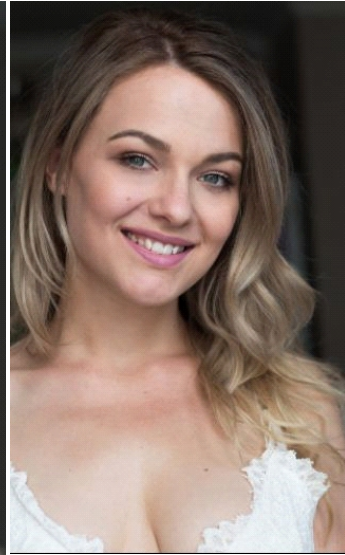

# GALA HARWOOD

HEIGHT: 165 cm 5' 5"  
BUST: 90 cm 35"  
WAIST: 66 cm 26"  
HIPS: 91 cm 36"  
SHOES: Euro 39 / US 8

HAIR: Blonde  
EYES: Blue  
MAIN BASE: Auckland  
ETHNICITY: European