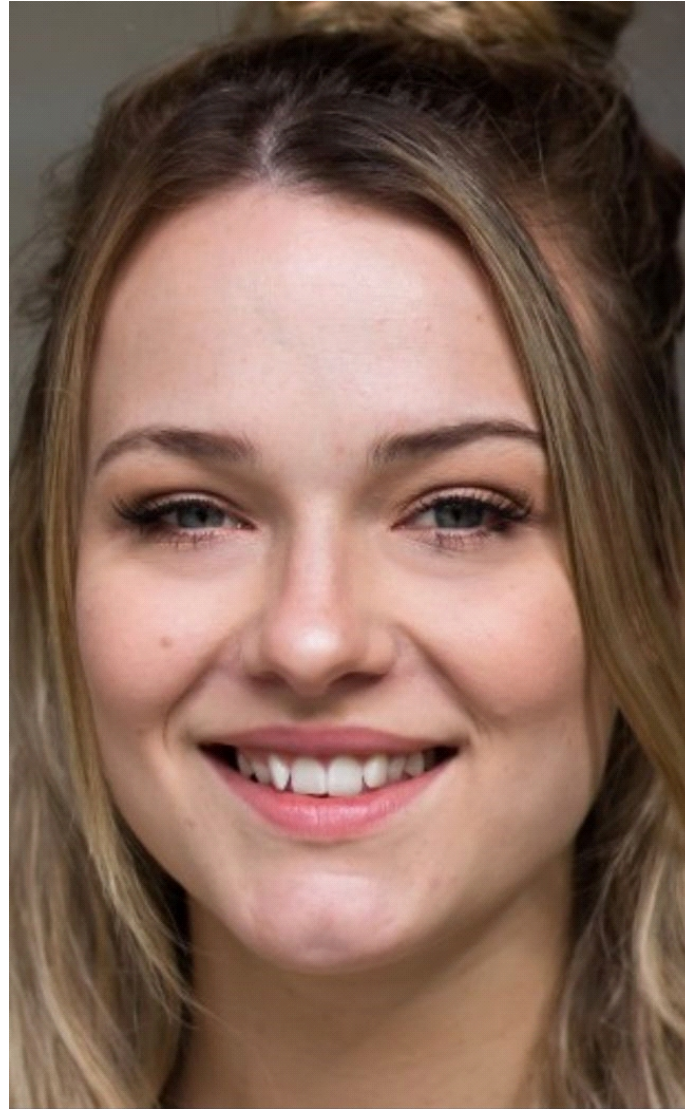

GALA HARWOOD

HEIGHT: 165 cm 5' 5"
BUST: 90 cm 35"
WAIST: 66 cm 26"
HIPS: 91 cm 36"
SHOES: Euro 39 / US 8

HAIR: Blonde
EYES: Blue
MAIN BASE: Auckland
ETHNICITY: European

GALA HARWOOD

HEIGHT: 165 cm 5' 5"
BUST: 90 cm 35"
WAIST: 66 cm 26"
HIPS: 91 cm 36"
SHOES: Euro 39 / US 8

HAIR: Blonde
EYES: Blue
MAIN BASE: Auckland
ETHNICITY: European