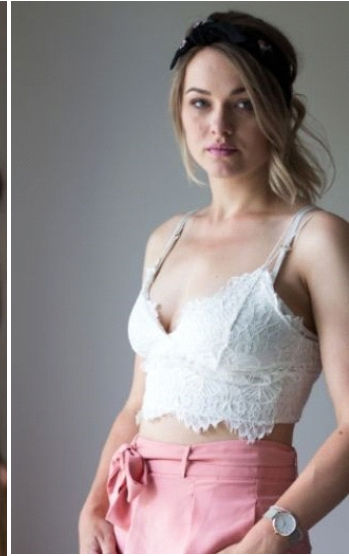

GALA HARWOOD

HEIGHT: 165 cm 5' 5"
BUST: 90 cm 35"
WAIST: 66 cm 26"
HIPS: 91 cm 36"
SHOES: Euro 39 / US 8

HAIR: Blonde
EYES: Blue
MAIN BASE: Auckland
ETHNICITY: European

GALA HARWOOD

HEIGHT: 165 cm 5' 5"
BUST: 90 cm 35"
WAIST: 66 cm 26"
HIPS: 91 cm 36"
SHOES: Euro 39 / US 8

HAIR: Blonde
EYES: Blue
MAIN BASE: Auckland
ETHNICITY: European