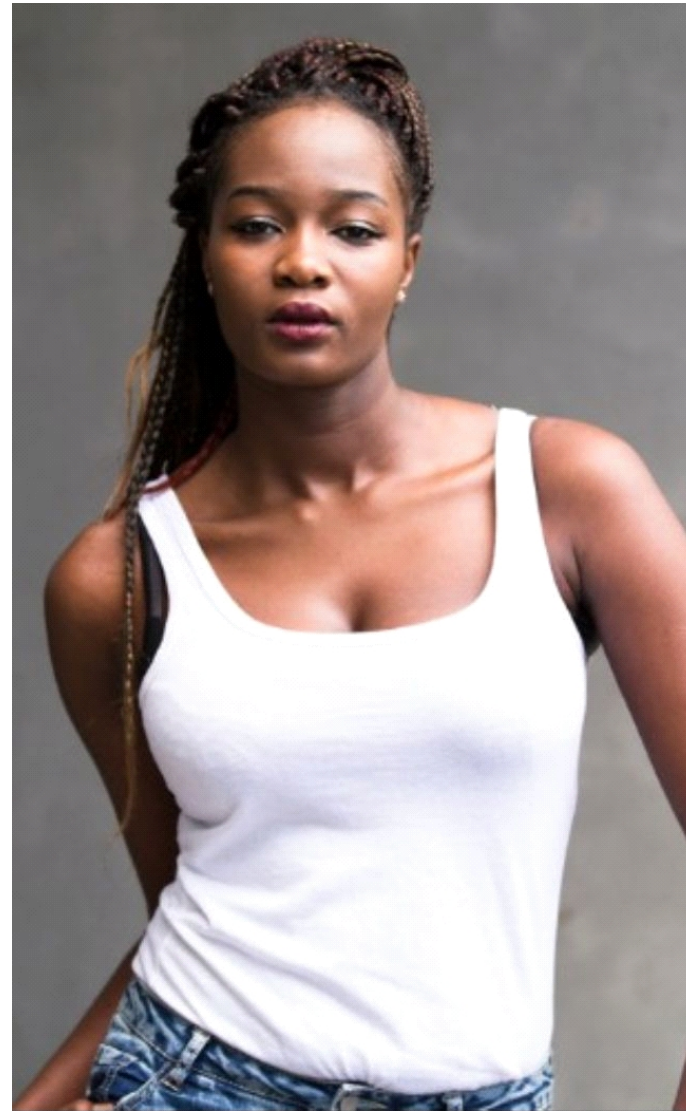

# ANGELINE CHIKOMBA

HEIGHT: 175 cm 5' 9"  
BUST: 90 cm 35"  
WAIST: 80 cm 32"  
HIPS: 101 cm 40"  
SHOES: US 8 - 39 EUR

HAIR: Black  
EYES: Brown  
MAIN BASE: Auckland  
ETHNICITY: African