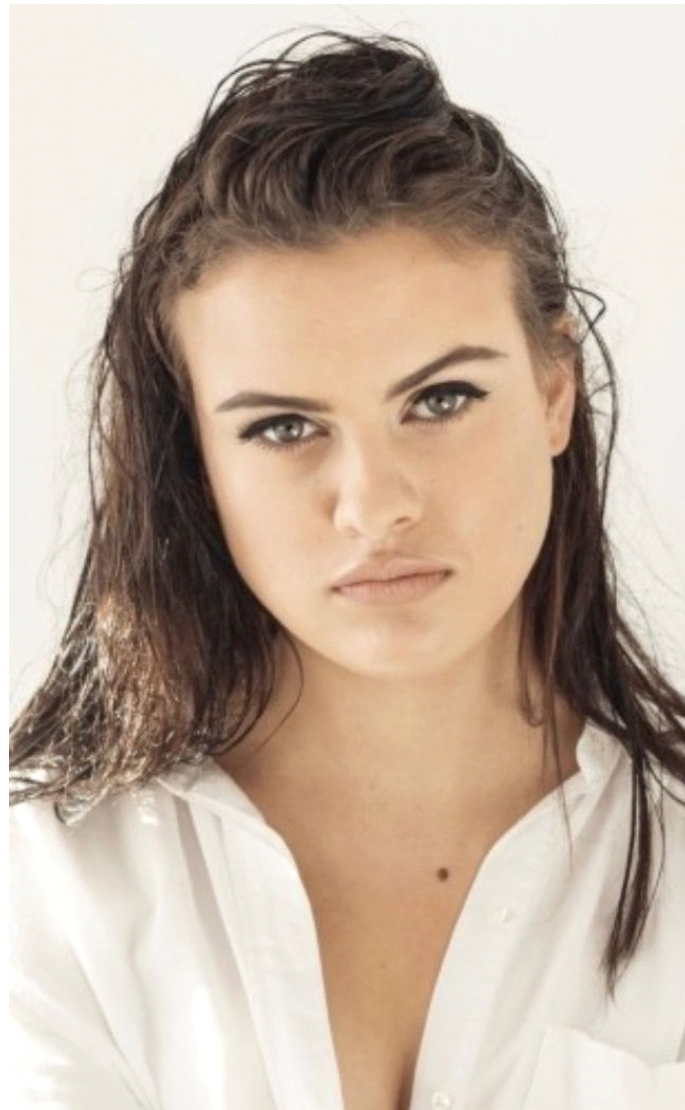

AMELIA WALKER @DUNEDIN

HEIGHT: 169 cm 5' 7"
BUST: 83 cm 33"
WAIST: 65 cm 26"
HIPS: 89 cm 35"
SHOES: 7UK / 7.5US / 41 EUR

HAIR: Brown
EYES: Green
MAIN BASE: Dunedin
ETHNICITY: Maori

AMELIA WALKER @DUNEDIN

HEIGHT: 169 cm 5' 7"
BUST: 83 cm 33"
WAIST: 65 cm 26"
HIPS: 89 cm 35"
SHOES: 7UK / 7.5US / 41 EUR

HAIR: Brown
EYES: Green
MAIN BASE: Dunedin
ETHNICITY: Maori