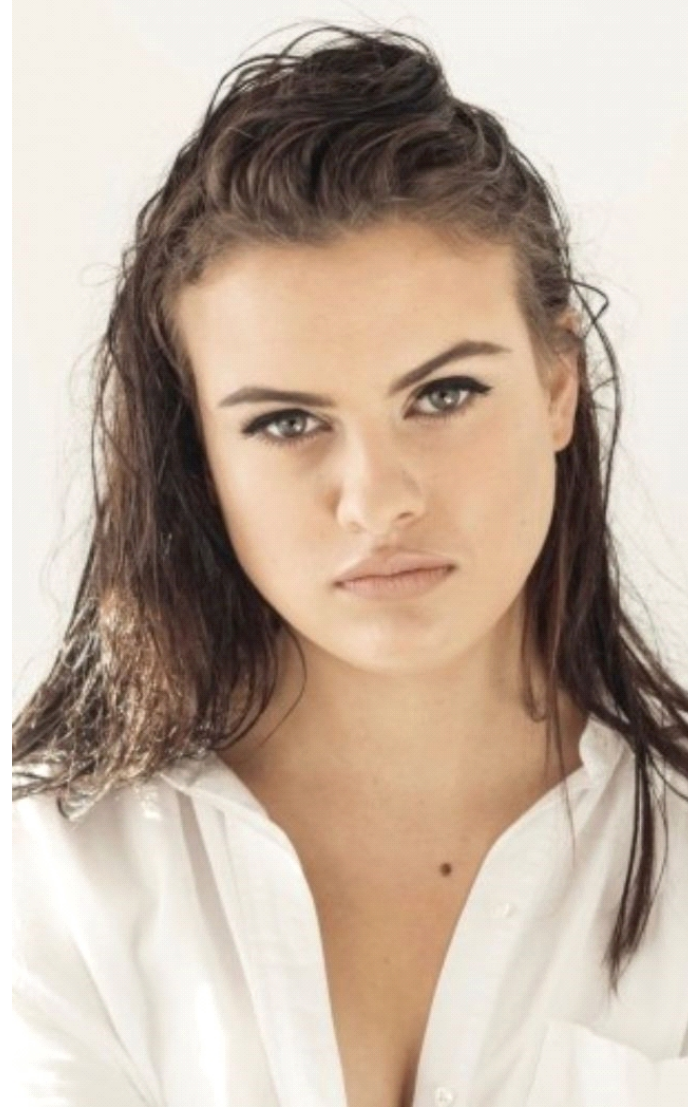

AMELIA WALKER @DUNEDIN

MONARCH
MODEL MANAGEMENT

HEIGHT: 169 cm 5' 7"
BUST: 83 cm 33"
WAIST: 65 cm 26"
HIPS: 89 cm 35"
SHOES: 7UK / 7.5US / 41 EUR

HAIR: Brown
EYES: Green
MAIN BASE: Dunedin
ETHNICITY: Maori