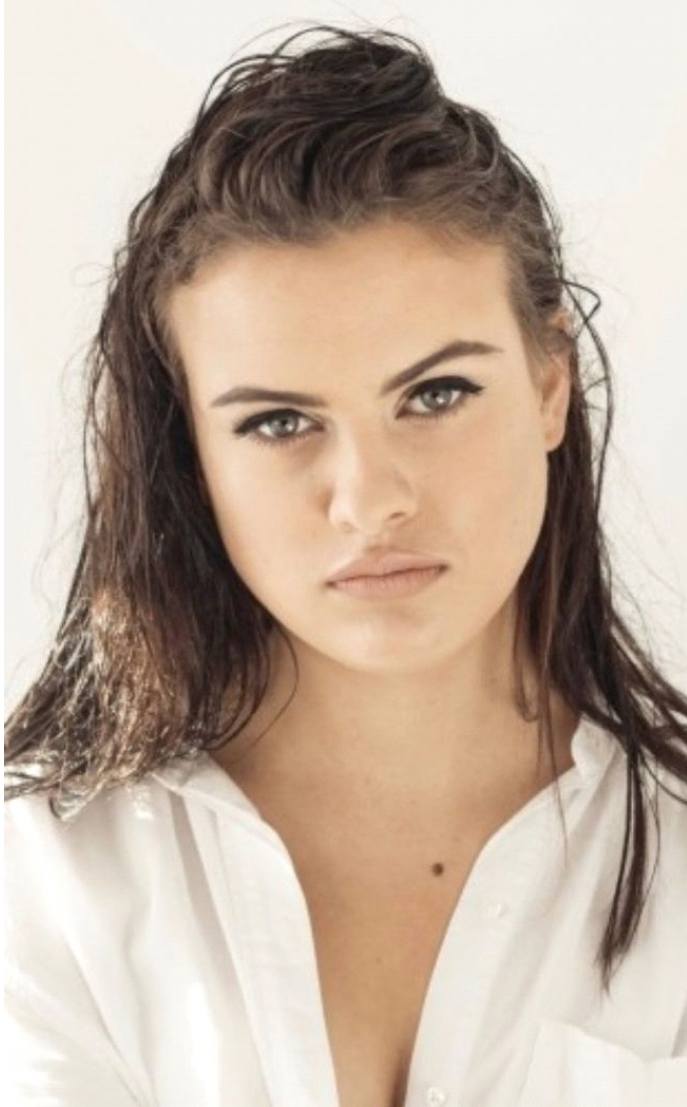

AMELIA WALKER @DUNEDIN

MONARCH
MODEL MANAGEMENT

HEIGHT: 169 cm 5' 7"
BUST: 83 cm 33"
WAIST: 65 cm 26"
HIPS: 89 cm 35"
SHOES: 7UK / 7.5US / 41 EUR

HAIR: Brown
EYES: Green
MAIN BASE: Dunedin
ETHNICITY: Maori