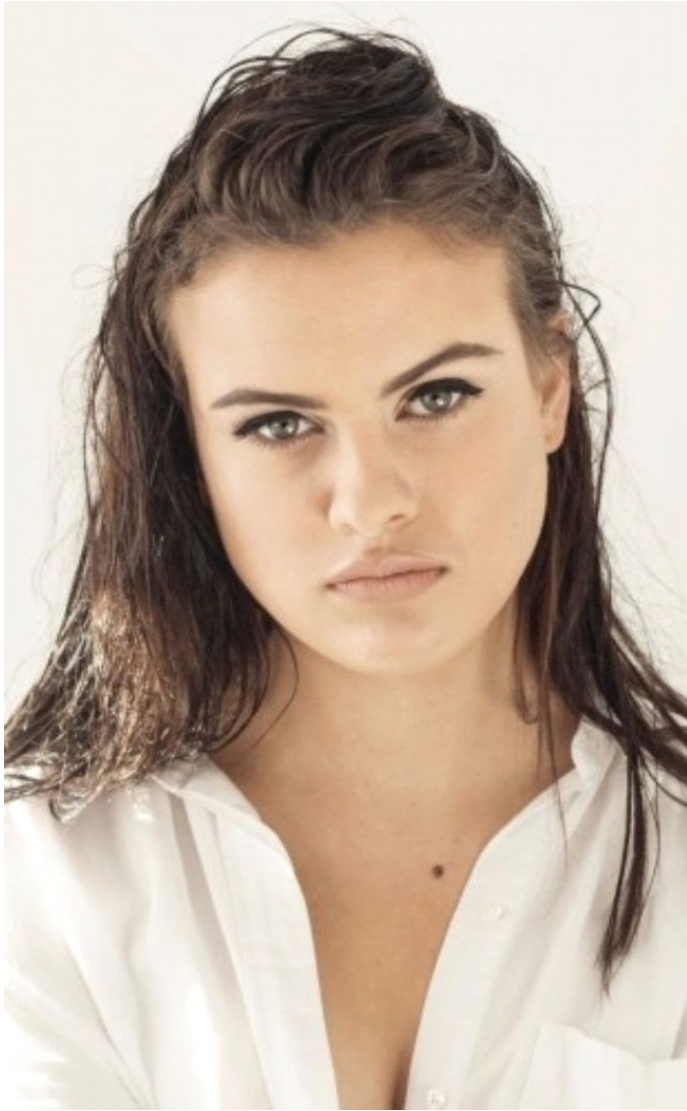

AMELIA WALKER @DUNEDIN

HEIGHT: 169 cm 5' 7"
BUST: 83 cm 33"
WAIST: 65 cm 26"
HIPS: 89 cm 35"
SHOES: 7UK / 7.5US / 41 EUR

HAIR: Brown
EYES: Green
MAIN BASE: Dunedin
ETHNICITY: Maori

AMELIA WALKER @DUNEDIN

HEIGHT: 169 cm 5' 7"
BUST: 83 cm 33"
WAIST: 65 cm 26"
HIPS: 89 cm 35"
SHOES: 7UK / 7.5US / 41 EUR

HAIR: Brown
EYES: Green
MAIN BASE: Dunedin
ETHNICITY: Maori