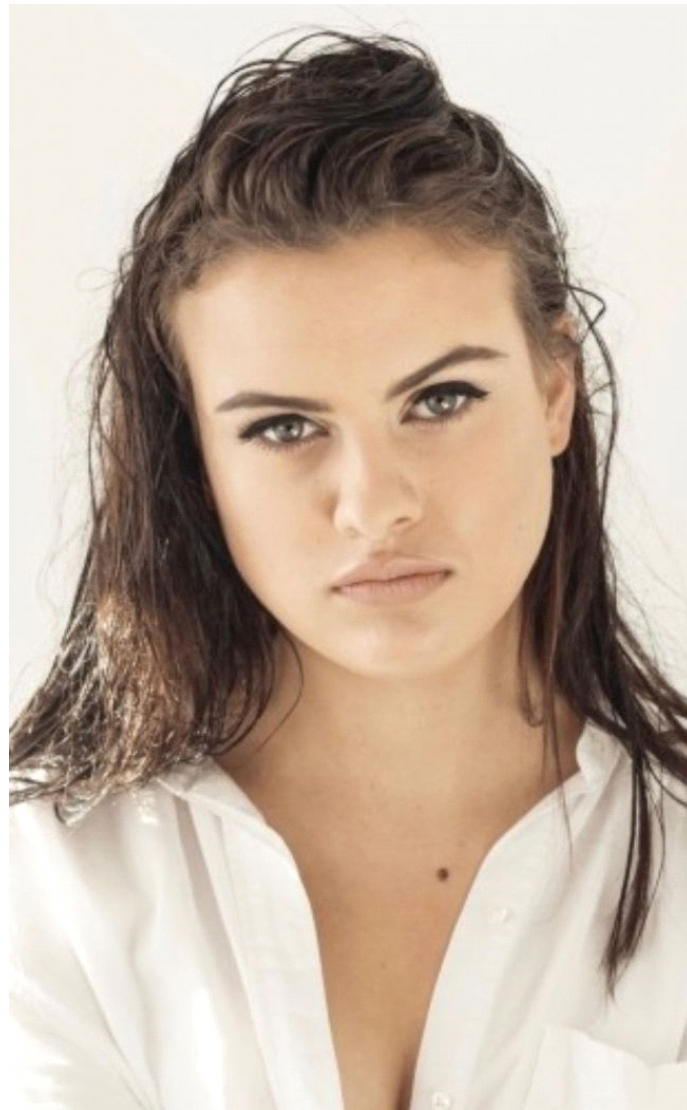

# AMELIA WALKER @DUNEDIN

HEIGHT: 169 cm 5' 7"  
BUST: 83 cm 33"  
WAIST: 65 cm 26"  
HIPS: 89 cm 35"  
SHOES: 7UK / 7.5US / 41 EUR

HAIR: Brown  
EYES: Green  
MAIN BASE: Dunedin  
ETHNICITY: Maori