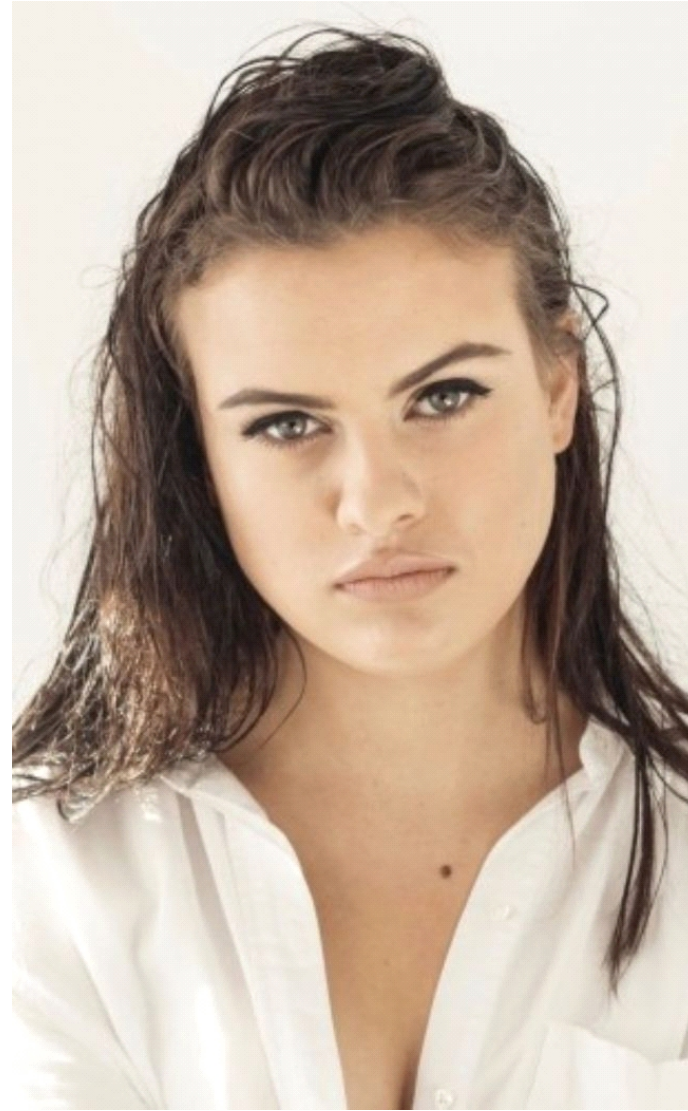

AMELIA WALKER @DUNEDIN

HEIGHT: 169 cm 5' 7"
BUST: 83 cm 33"
WAIST: 65 cm 26"
HIPS: 89 cm 35"
SHOES: 7UK / 7.5US / 41 EUR

HAIR: Brown
EYES: Green
MAIN BASE: Dunedin
ETHNICITY: Maori

AMELIA WALKER @DUNEDIN

HEIGHT: 169 cm 5' 7"
BUST: 83 cm 33"
WAIST: 65 cm 26"
HIPS: 89 cm 35"
SHOES: 7UK / 7.5US / 41 EUR

HAIR: Brown
EYES: Green
MAIN BASE: Dunedin
ETHNICITY: Maori